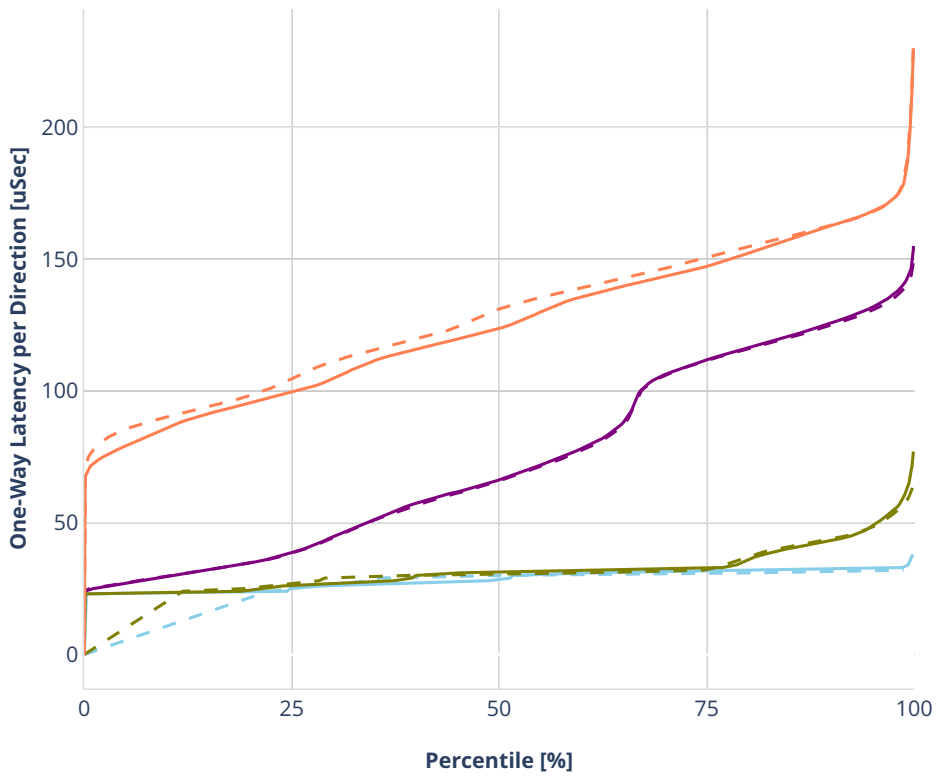

Latency: avf-eth-l2bdbasemaclrn-eth-2vhostvr1024-1vm-vppl2xc

- No-load.
- Low-load, 10% PDR.
- Mid-load, 50% PDR.
- High-load, 90% PDR.