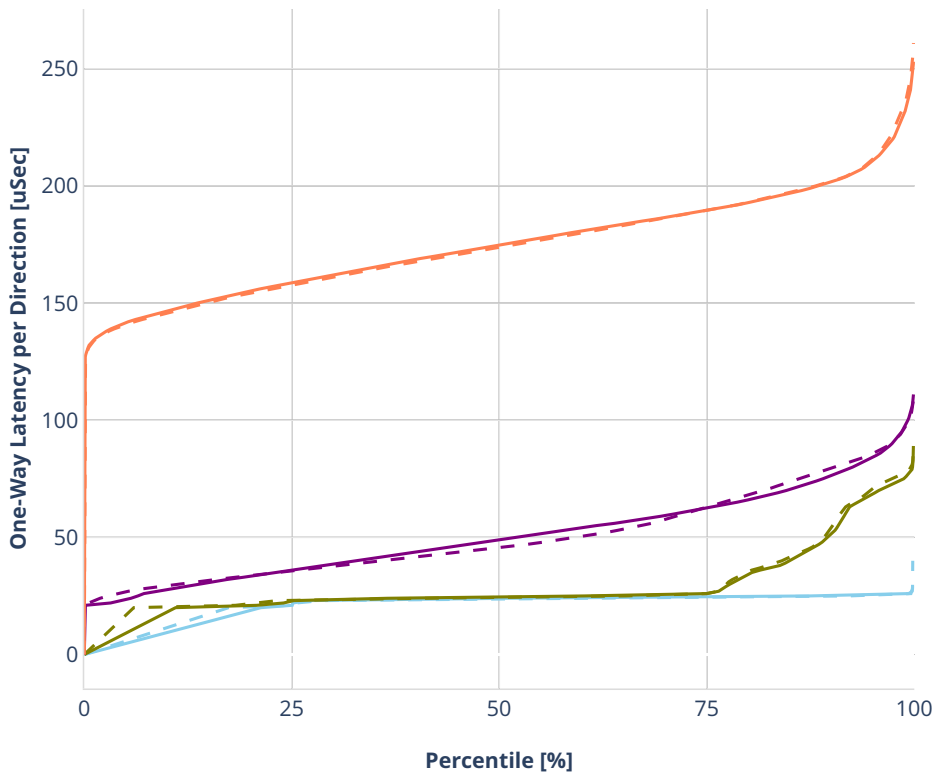

Latency: avf-dot1q-l2xcbase-eth-2vhostvr1024-1vm

- No-load.
- Low-load, 10% PDR.
- Mid-load, 50% PDR.
- High-load, 90% PDR.