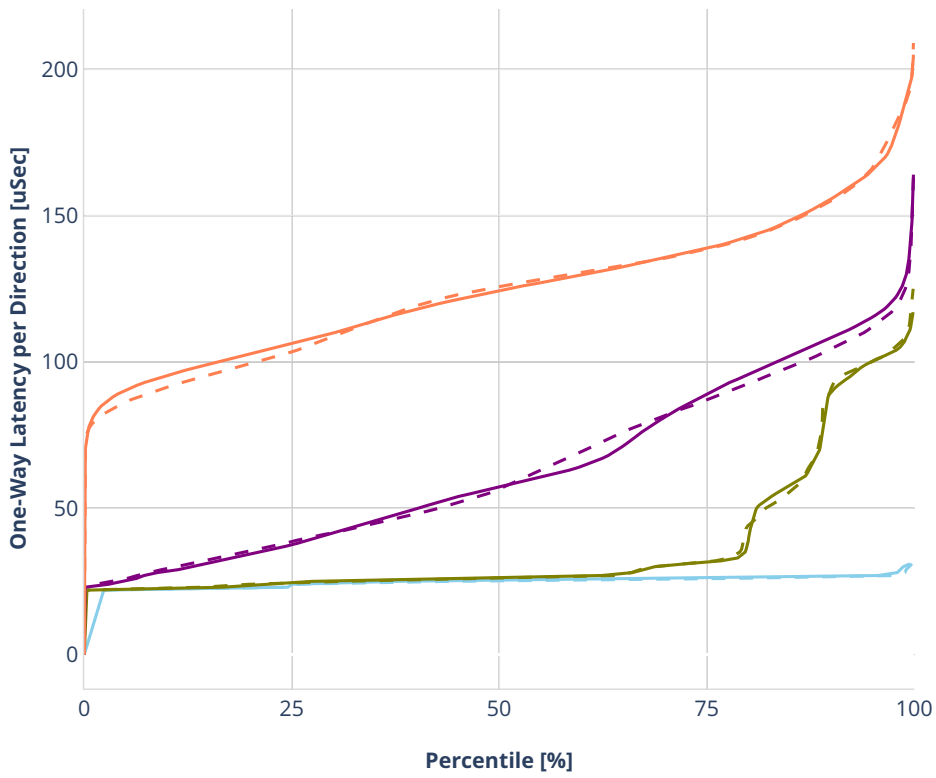

### Latency: avf-dot1q-l2xcbase-eth-2vhostvr1024-1vm-vppl2xc

- No-load.
- Low-load, 10% PDR.
- Mid-load, 50% PDR.
- High-load, 90% PDR.