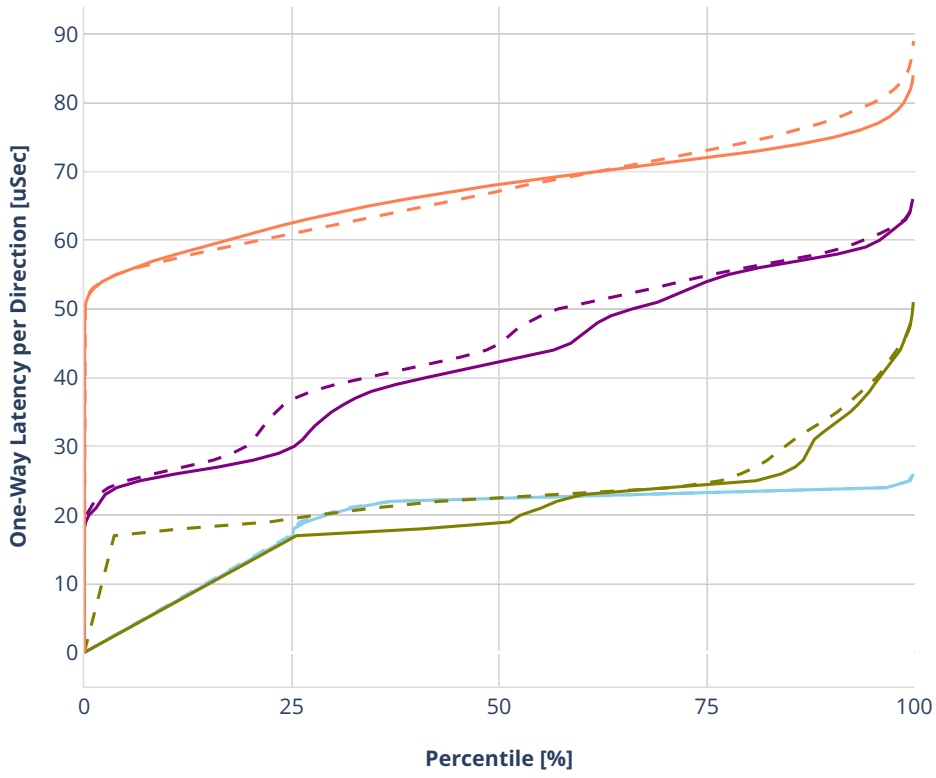

Latency: avf-dot1q-l2bdbasemaclrn

- No-load.
- Low-load, 10% PDR.
- Mid-load, 50% PDR.
- High-load, 90% PDR.