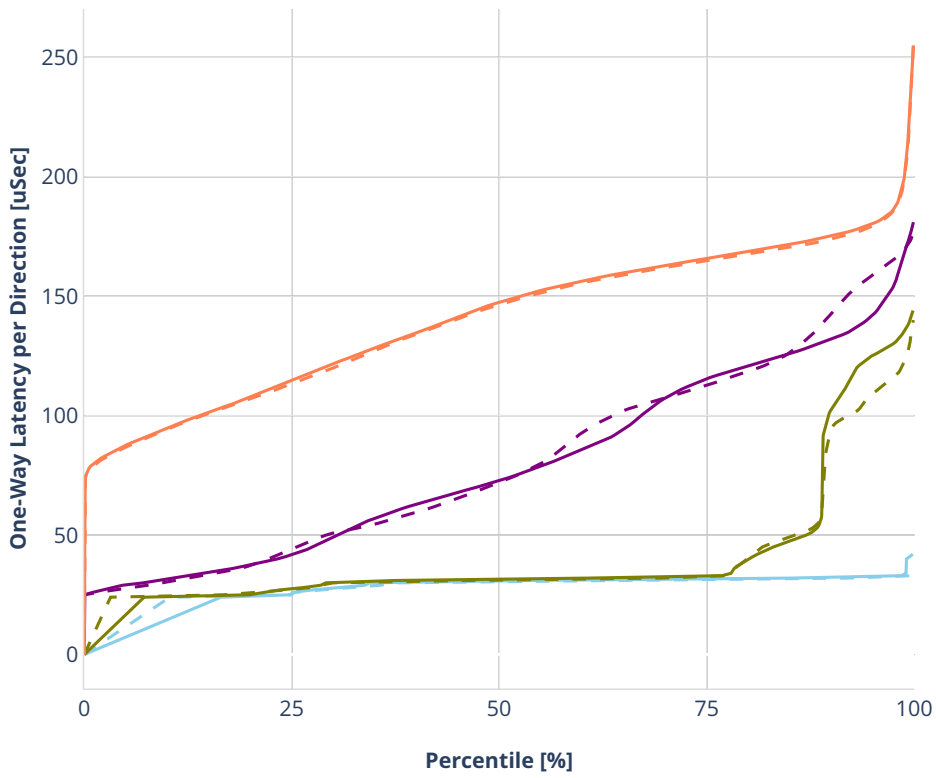

Latency: avf-dot1q-l2bdbasemaclrn-eth-2vhostvr1024-1vm-vppl2xc

- No-load.
- Low-load, 10% PDR.
- Mid-load, 50% PDR.
- High-load, 90% PDR.