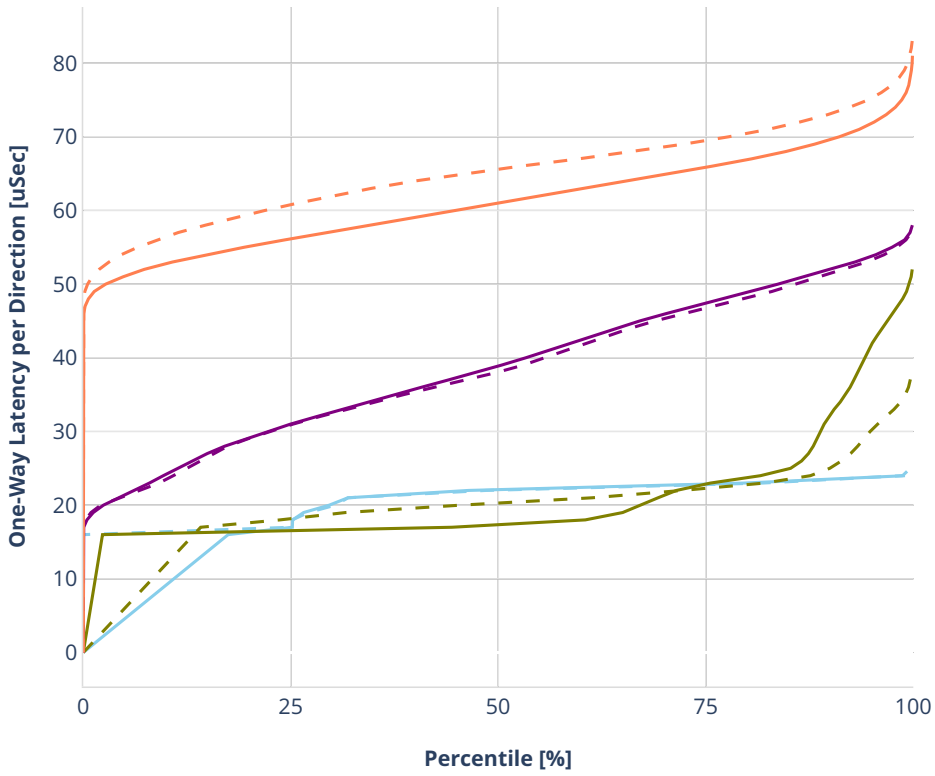

Latency: avf-dot1q-ip4base

- No-load.
- Low-load, 10% PDR.
- Mid-load, 50% PDR.
- High-load, 90% PDR.