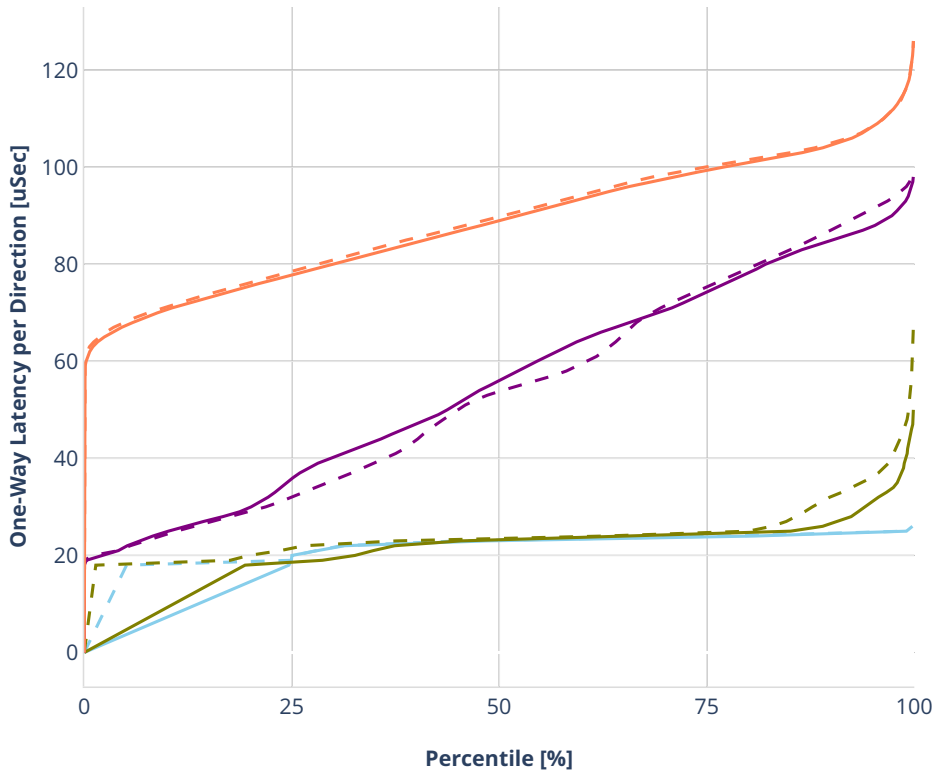

### Latency: avf-dot1q--ethip4vxlan-l2bdscale1l2bd1vlan1vxlan

- No-load.
- Low-load, 10% PDR.
- Mid-load, 50% PDR.
- High-load, 90% PDR.