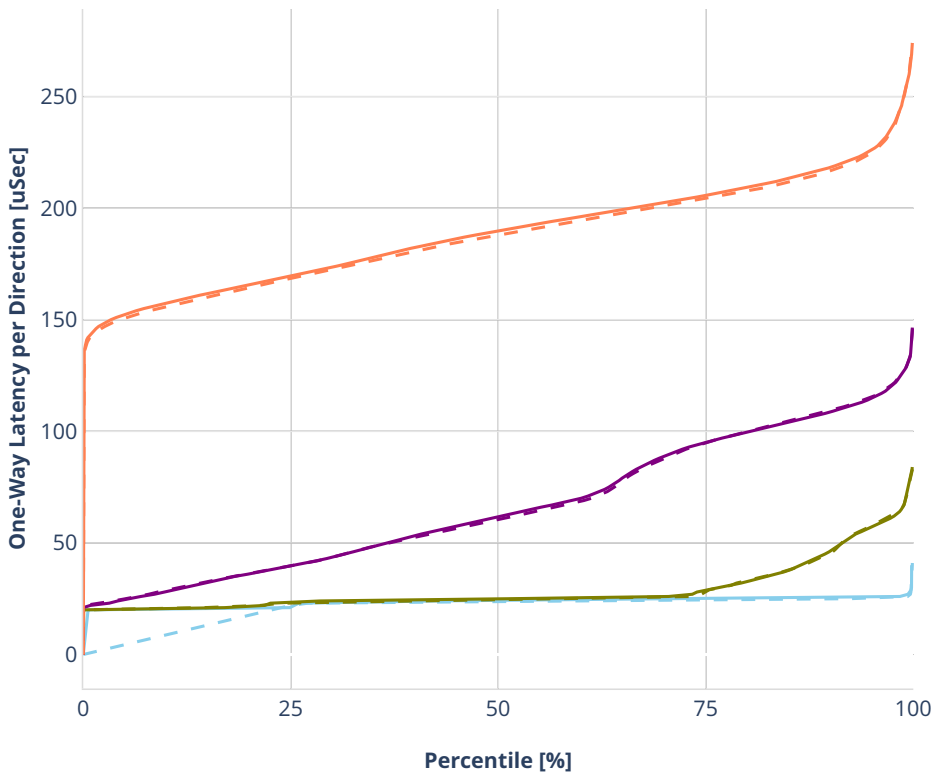

### Latency: avf-1lbvpplacp-dot1q-l2xcbase-eth-2vhostvr1024-1vm

- No-load.
- Low-load, 10% PDR.
- Mid-load, 50% PDR.
- High-load, 90% PDR.