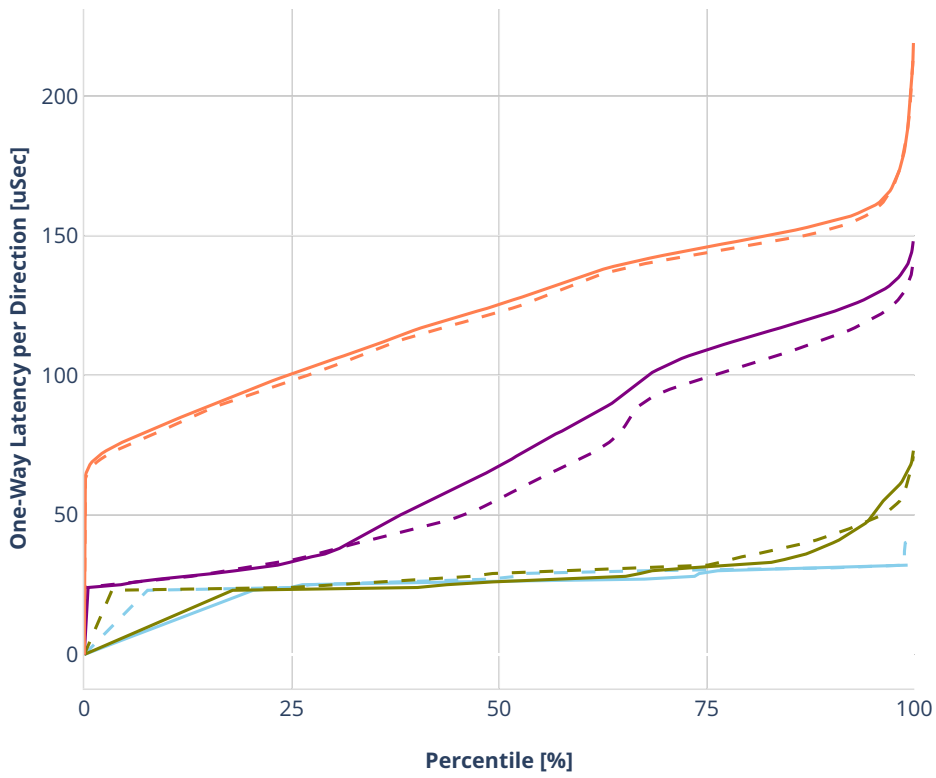

### Latency: avf-1lbvplacp-dot1q-l2xcbase-eth-2vhostvr1024-1vm-vppl2xc

- No-load.
- Low-load, 10% PDR.
- Mid-load, 50% PDR.
- High-load, 90% PDR.