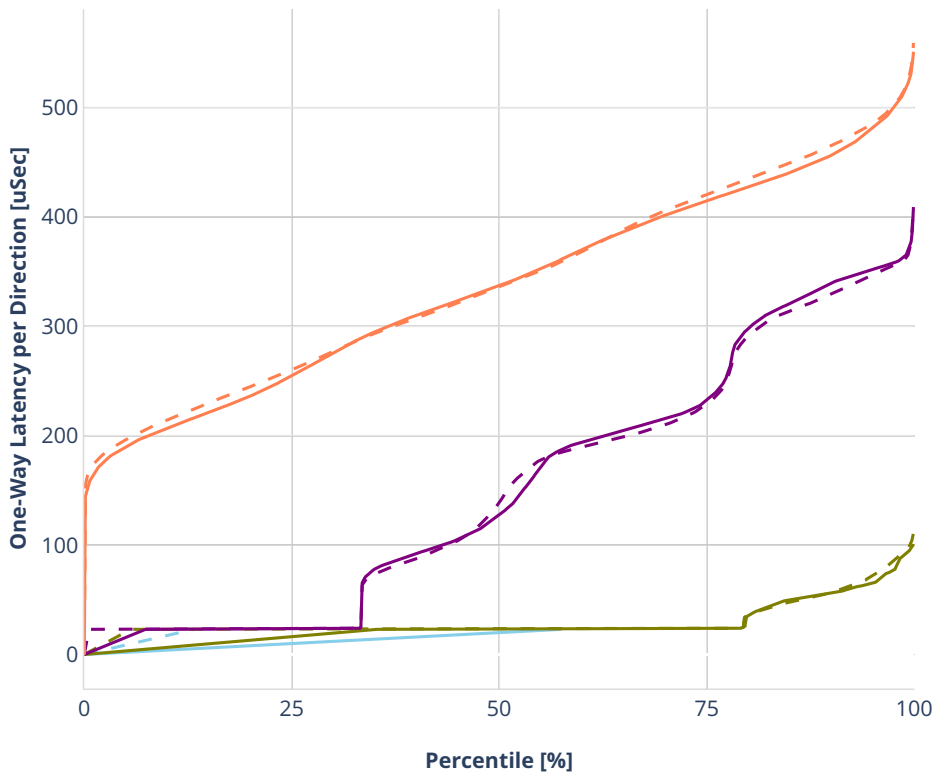

Latency: ethip4ipsec4tnlsw-ip4base-int-aes256gcm

- No-load.
- Low-load, 10% PDR.
- Mid-load, 50% PDR.
- High-load, 90% PDR.