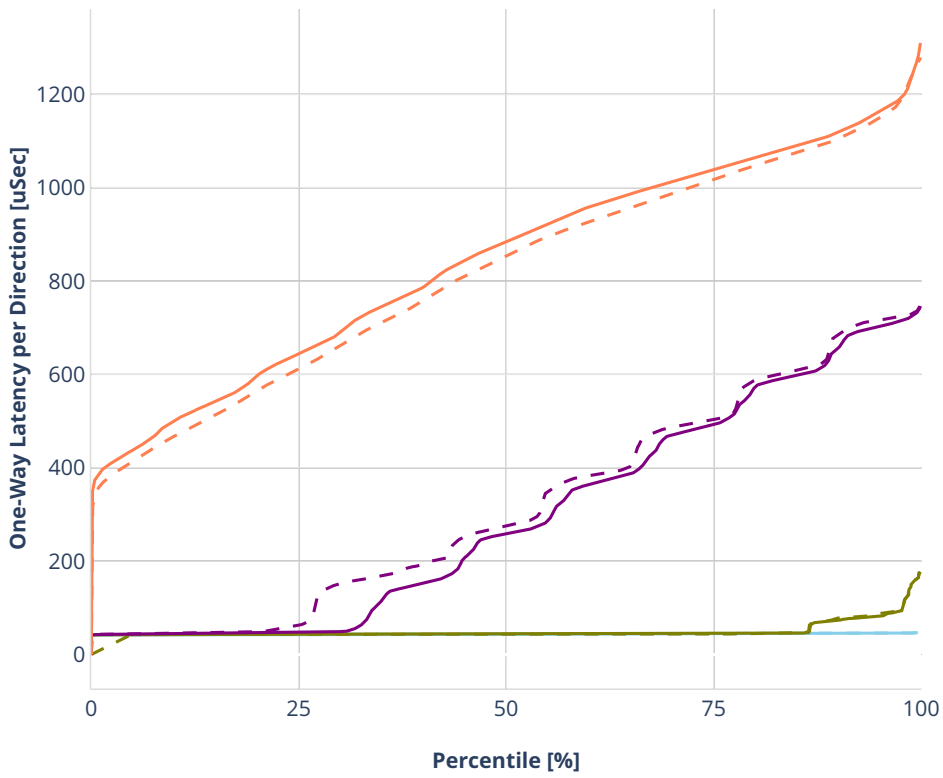

Latency: ethip4ipsec4tnlsw-ip4base-int-aes128cbc-hmac512sha

- No-load.
- Low-load, 10% PDR.
- Mid-load, 50% PDR.
- High-load, 90% PDR.