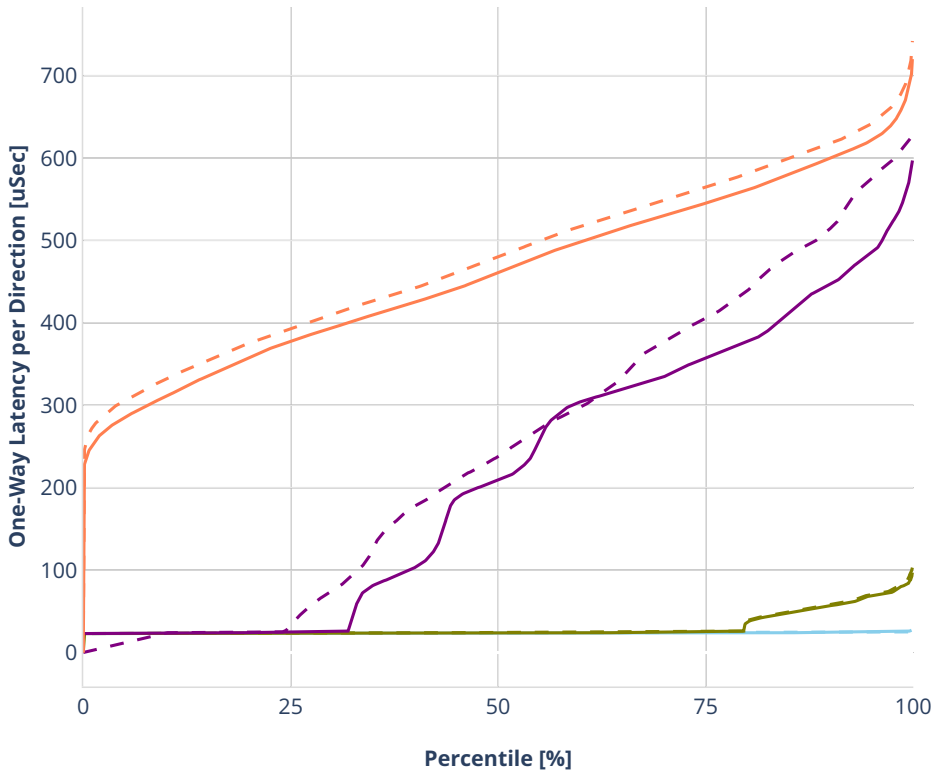

### Latency: ethip4ipsec10000tnlsw-ip4base-int-aes256gcm

- No-load.
- Low-load, 10% PDR.
- Mid-load, 50% PDR.
- High-load, 90% PDR.