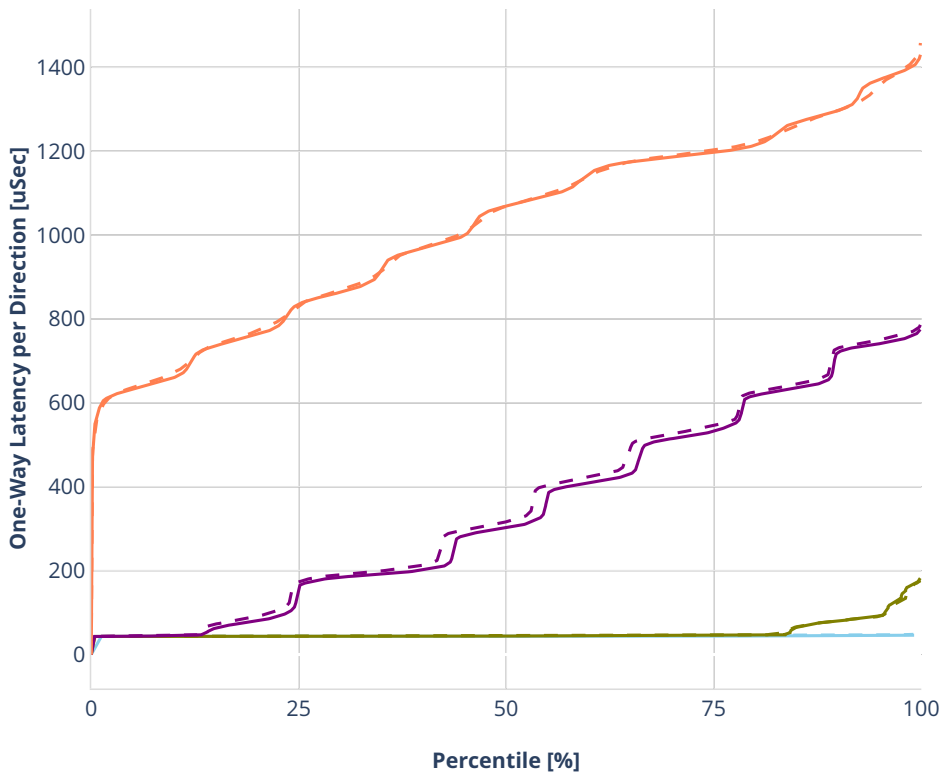

Latency: ethip4ipsec10000tnlsw-ip4base-int-aes128cbc-hmac512sha

- No-load.
- Low-load, 10% PDR.
- Mid-load, 50% PDR.
- High-load, 90% PDR.