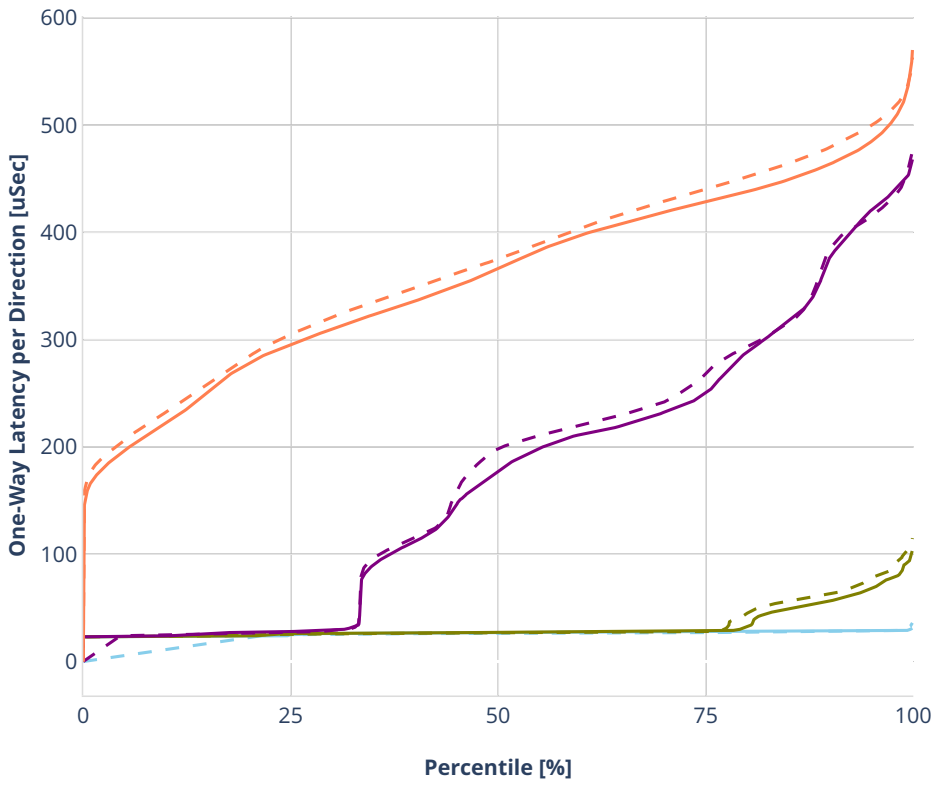

### Latency: avf-ethip4ipsec1000tnlsw-ip4base-int-aes256gcm

- No-load.
- Low-load, 10% PDR.
- Mid-load, 50% PDR.
- High-load, 90% PDR.