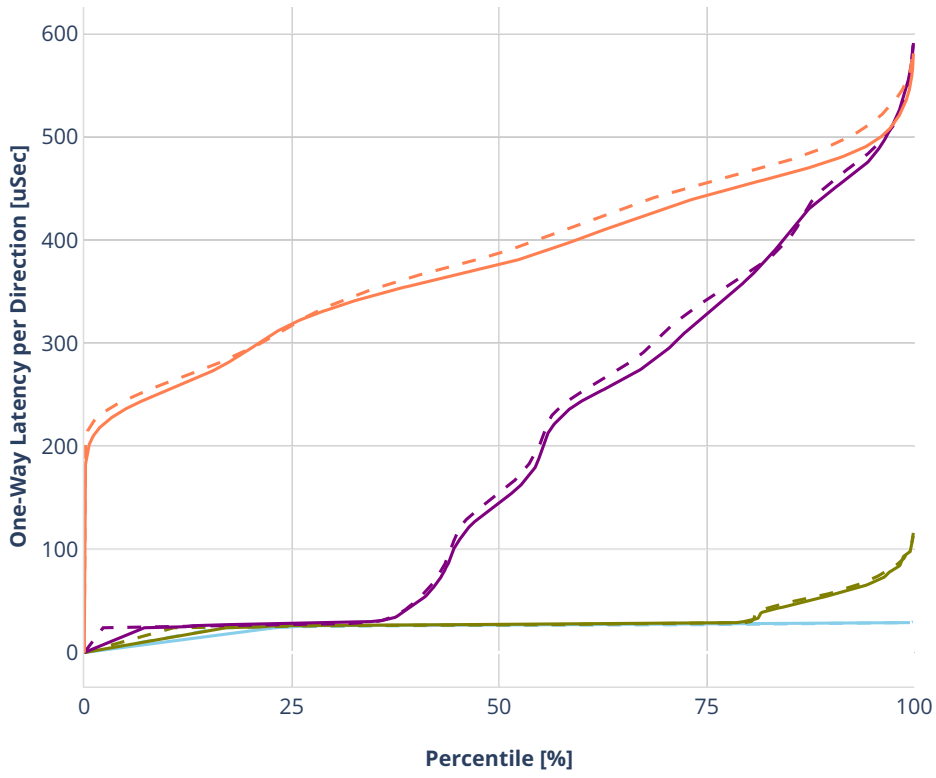

Latency: avf-ethip4ipsec10000tnlsw-ip4base-int-aes256gcm

- No-load.
- Low-load, 10% PDR.
- Mid-load, 50% PDR.
- High-load, 90% PDR.