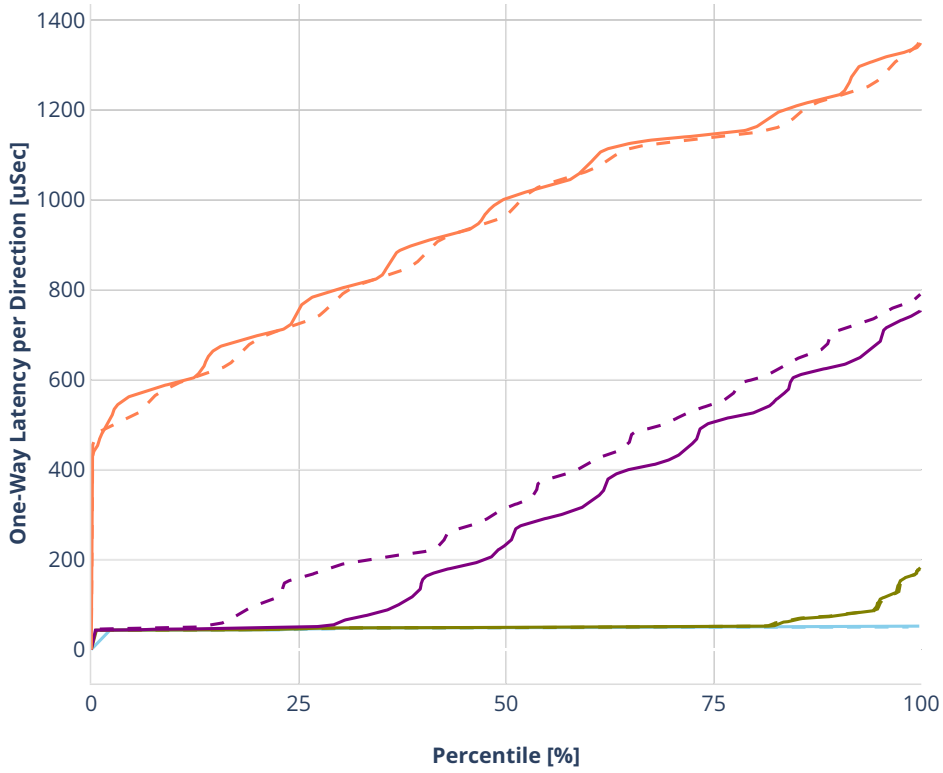

Latency: avf-ethip4ipsec10000tnlsw-ip4base-int-aes128cbc-hmac512sha

- No-load.
- Low-load, 10% PDR.
- Mid-load, 50% PDR.
- High-load, 90% PDR.