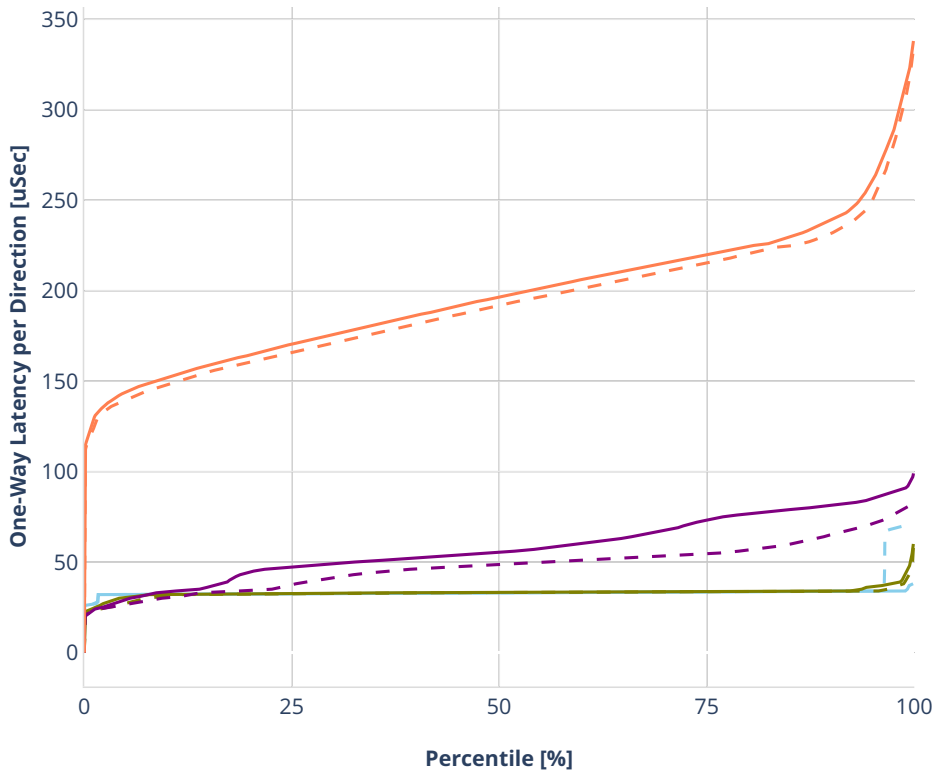

Latency: ethip6srhip6-ip6base-srv6proxy-dyn

- No-load.
- Low-load, 10% PDR.
- Mid-load, 50% PDR.
- High-load, 90% PDR.