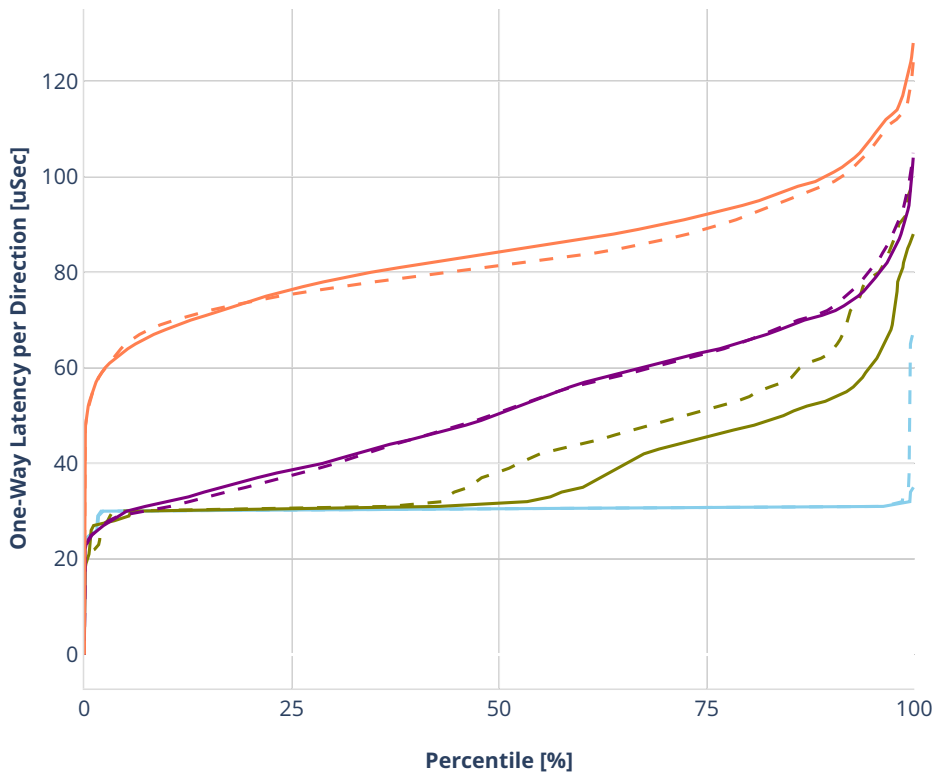

Latency: ethip6srhip6-ip6base-srv6enc2sids-nodcaps

- No-load.
- Low-load, 10% PDR.
- Mid-load, 50% PDR.
- High-load, 90% PDR.