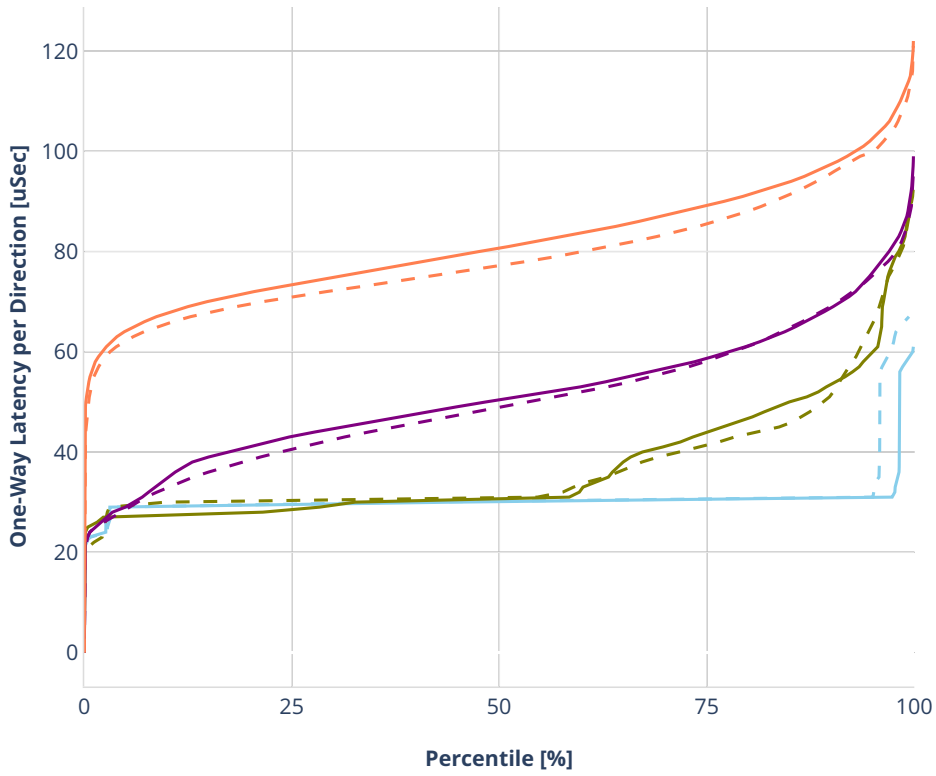

Latency: ethip6ip6-ip6base-srv6enc1sid

- No-load.
- Low-load, 10% PDR.
- Mid-load, 50% PDR.
- High-load, 90% PDR.