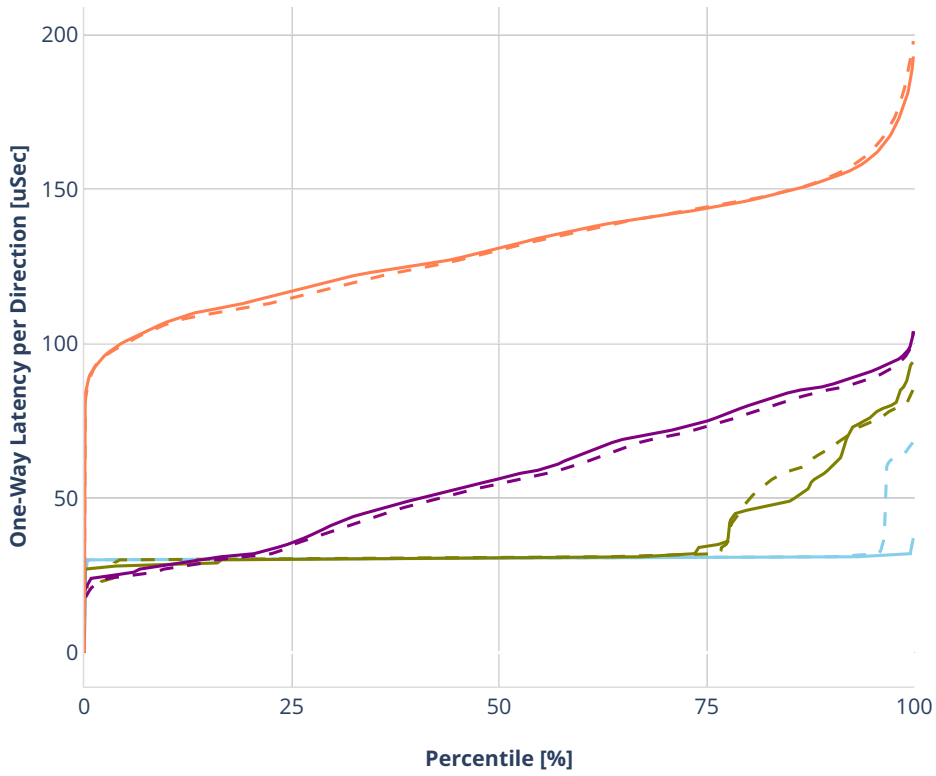

### Latency: ethip4vxlan-l2bdbasemaclrn

- No-load.
- Low-load, 10% PDR.
- Mid-load, 50% PDR.
- High-load, 90% PDR.