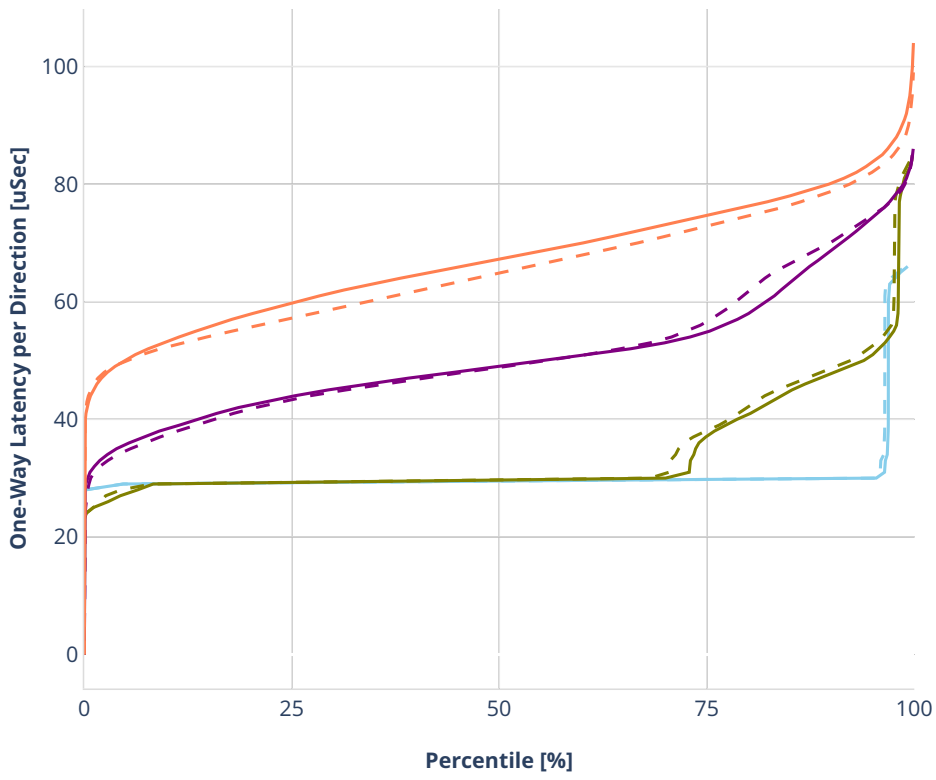

Latency: ethip4-ip4base

- No-load.
- Low-load, 10% PDR.
- Mid-load, 50% PDR.
- High-load, 90% PDR.