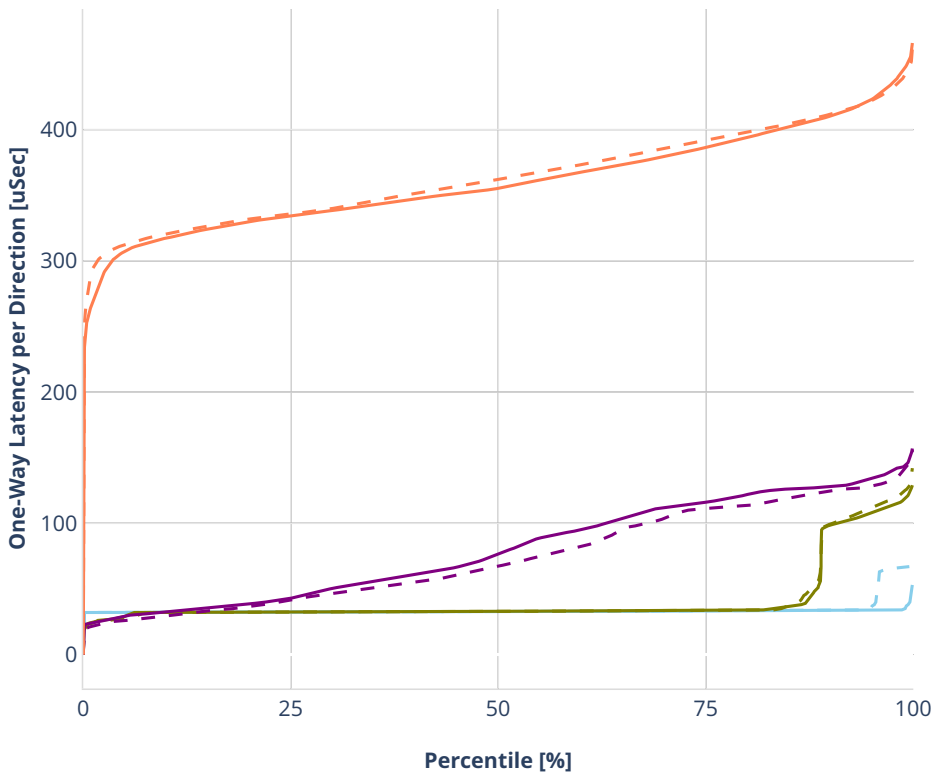

### Latency: ethip4-ip4base-eth-2vhostvr1024-1vm

- No-load.
- Low-load, 10% PDR.
- Mid-load, 50% PDR.
- High-load, 90% PDR.