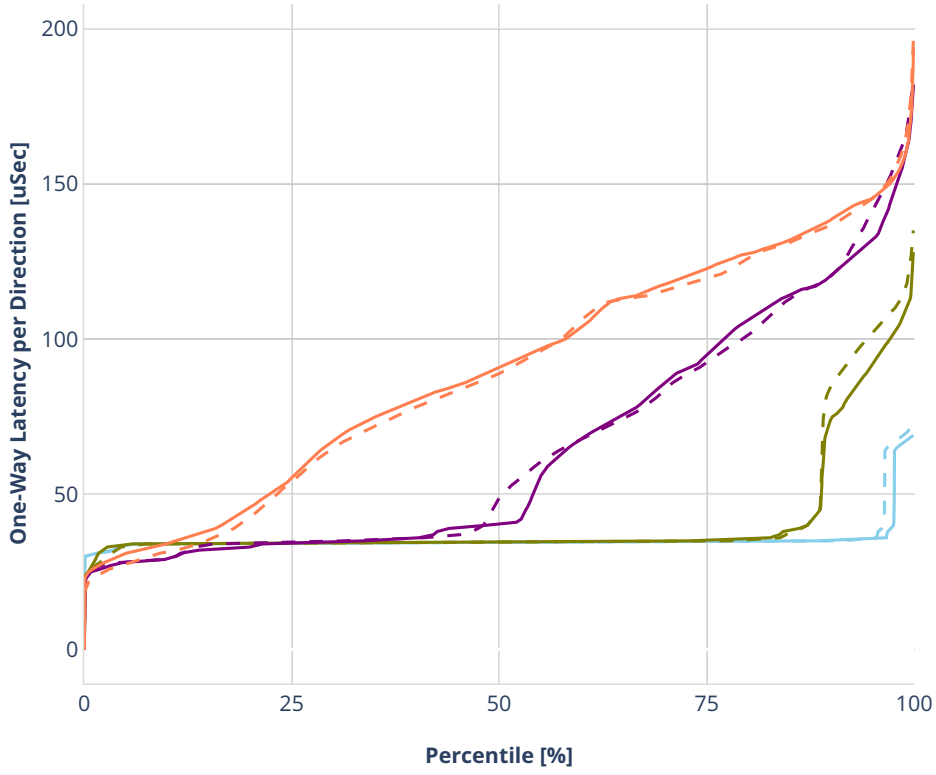

Latency: ethip4-ip4base-eth-2vhostvr1024-1vm-vppip4

- No-load.
- Low-load, 10% PDR.
- Mid-load, 50% PDR.
- High-load, 90% PDR.