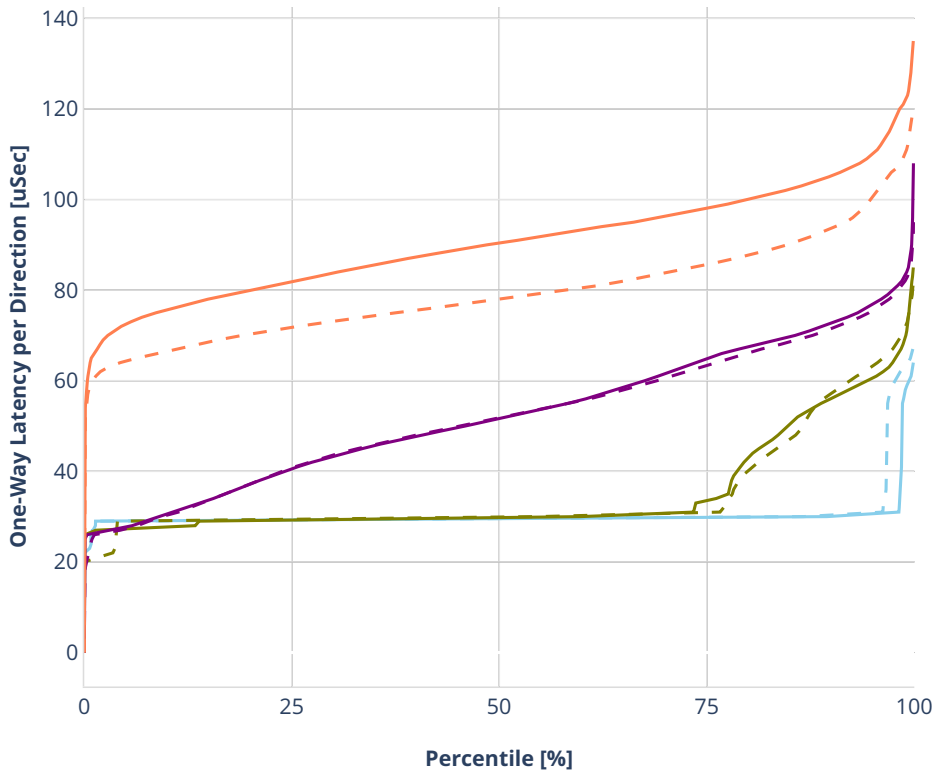

### Latency: dot1q-l2bdbasemaclrn

- No-load.
- Low-load, 10% PDR.
- Mid-load, 50% PDR.
- High-load, 90% PDR.