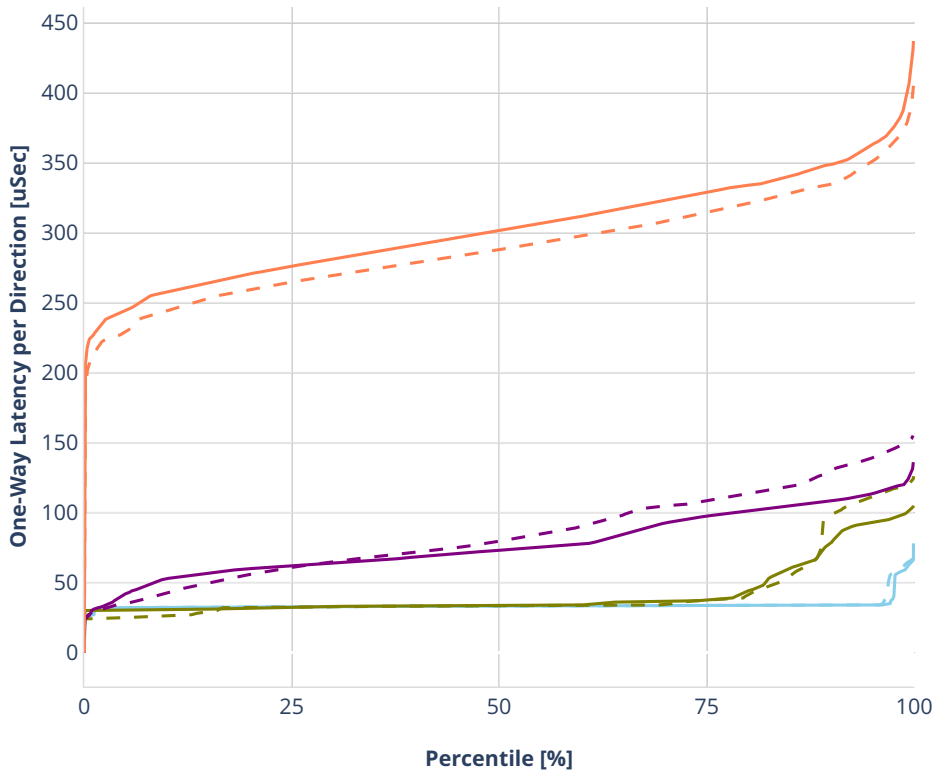

Latency: dot1q-l2bdbasemaclrn-eth-2vhostvr1024-1vm

- No-load.
- Low-load, 10% PDR.
- Mid-load, 50% PDR.
- High-load, 90% PDR.