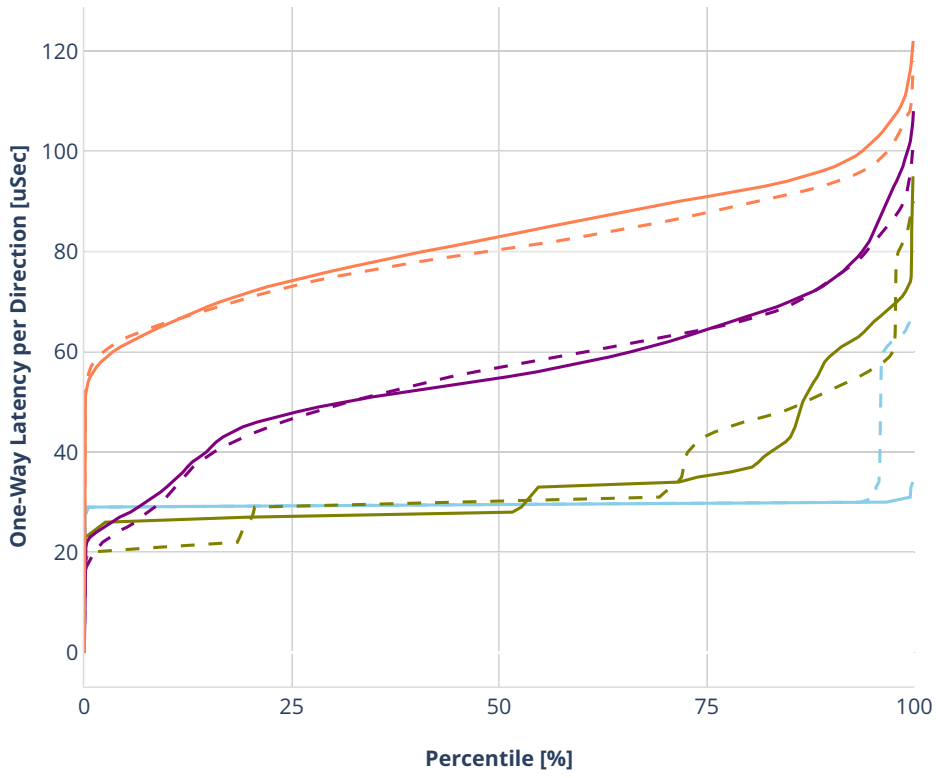

Latency: dot1q-ip4base

- No-load.
- Low-load, 10% PDR.
- Mid-load, 50% PDR.
- High-load, 90% PDR.