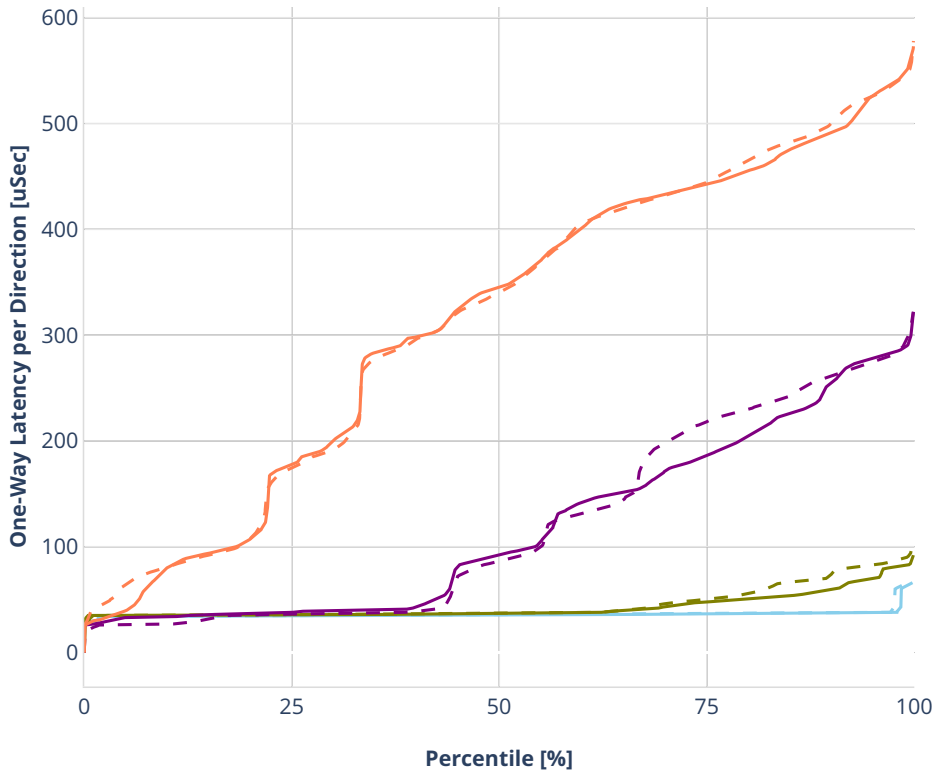

Latency: ethip4ipsec1000tnlsw-ip4base-int-aes256gcm

- No-load.
- Low-load, 10% PDR.
- Mid-load, 50% PDR.
- High-load, 90% PDR.