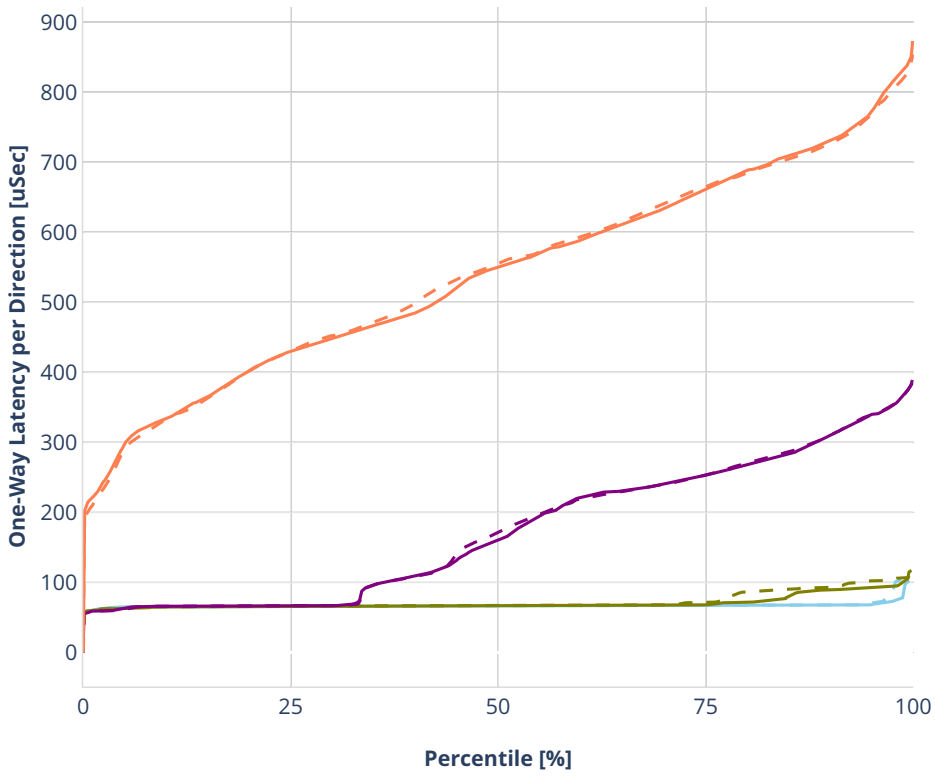

### Latency: ethip4ipsec1000tnlsw-ip4base-int-aes128cbc-hmac512sha

- No-load.
- Low-load, 10% PDR.
- Mid-load, 50% PDR.
- High-load, 90% PDR.