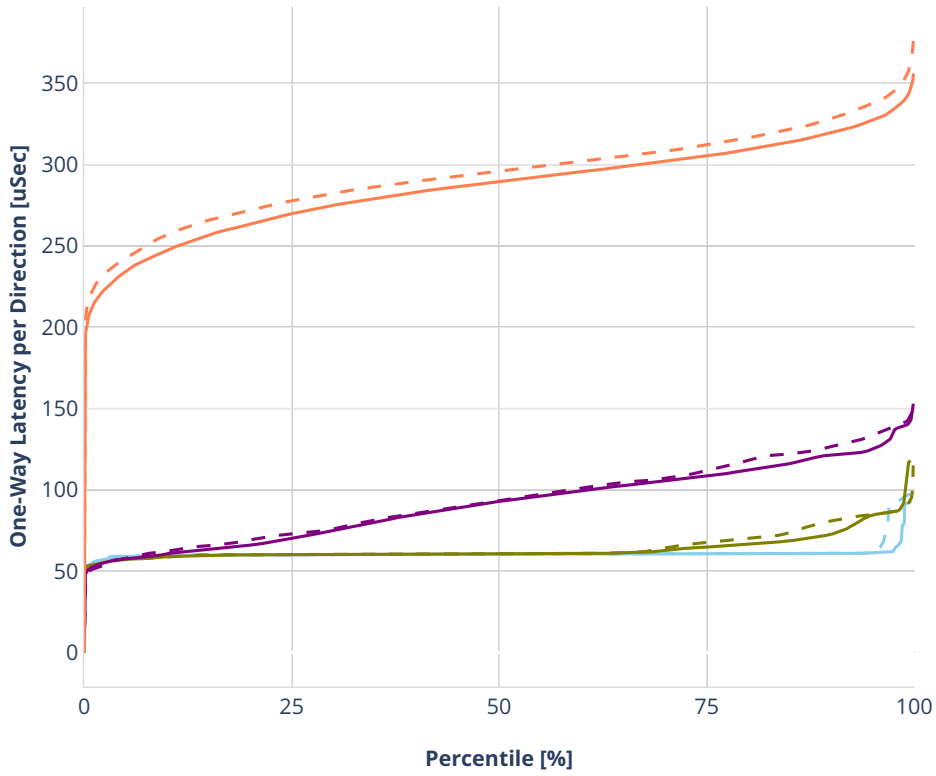

### Latency: ethip4ipsec1000tnlhw-ip4base-int-aes256gcm

- No-load.
- Low-load, 10% PDR.
- Mid-load, 50% PDR.
- High-load, 90% PDR.