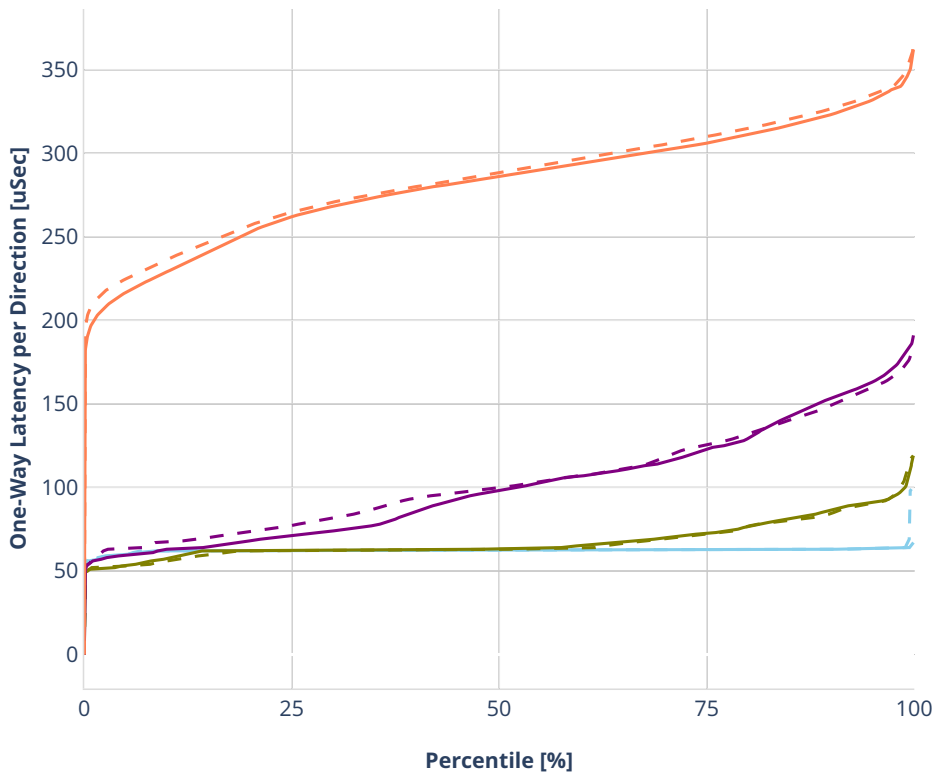

Latency: ethip4ipsec1000tnlhw-ip4base-int-aes128cbc-hmac512sha

- No-load.
- Low-load, 10% PDR.
- Mid-load, 50% PDR.
- High-load, 90% PDR.