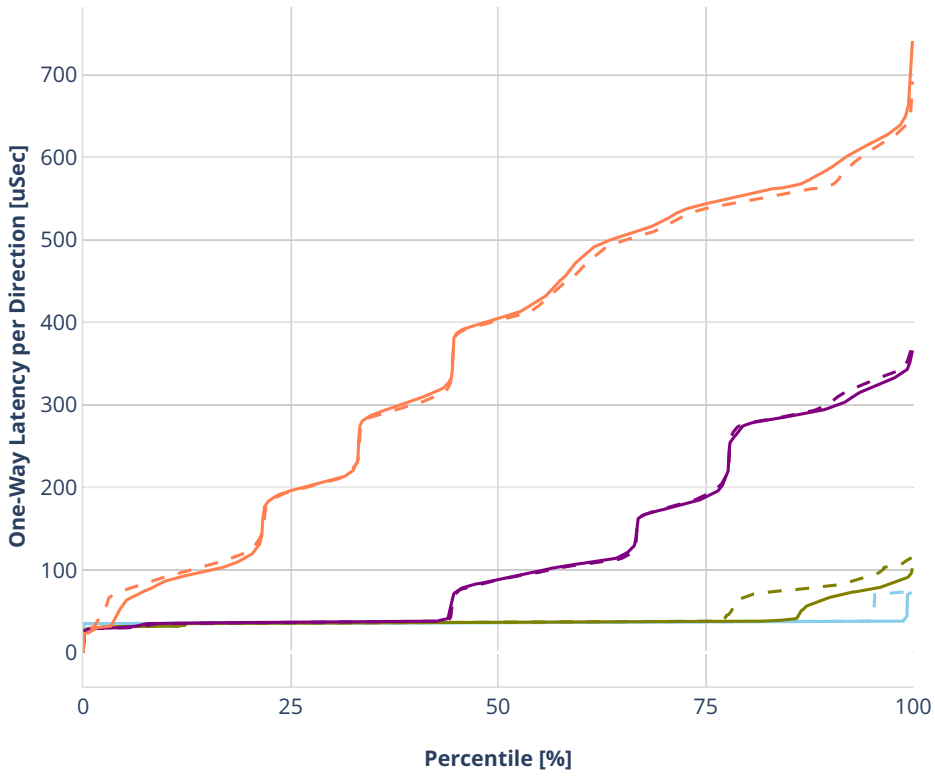

Latency: ethip4ipsec10000tnlsw-ip4base-int-aes256gcm

- No-load.
- Low-load, 10% PDR.
- Mid-load, 50% PDR.
- High-load, 90% PDR.