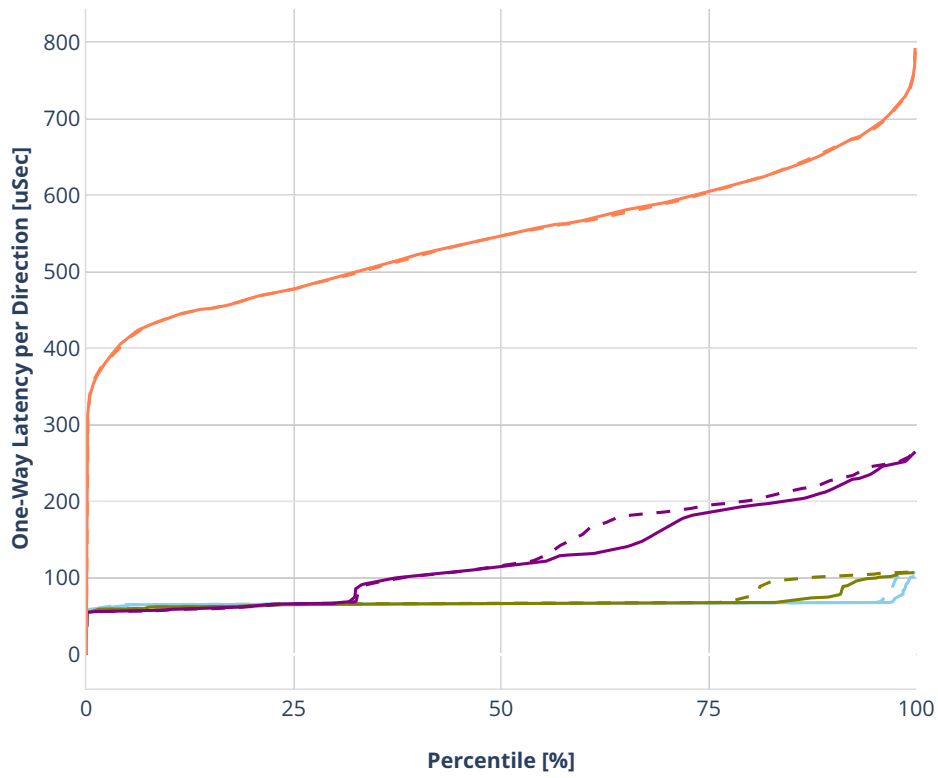

### Latency: ethip4ipsec10000tnlsw-ip4base-int-aes128cbc-hmac512sha

- No-load.
- Low-load, 10% PDR.
- Mid-load, 50% PDR.
- High-load, 90% PDR.