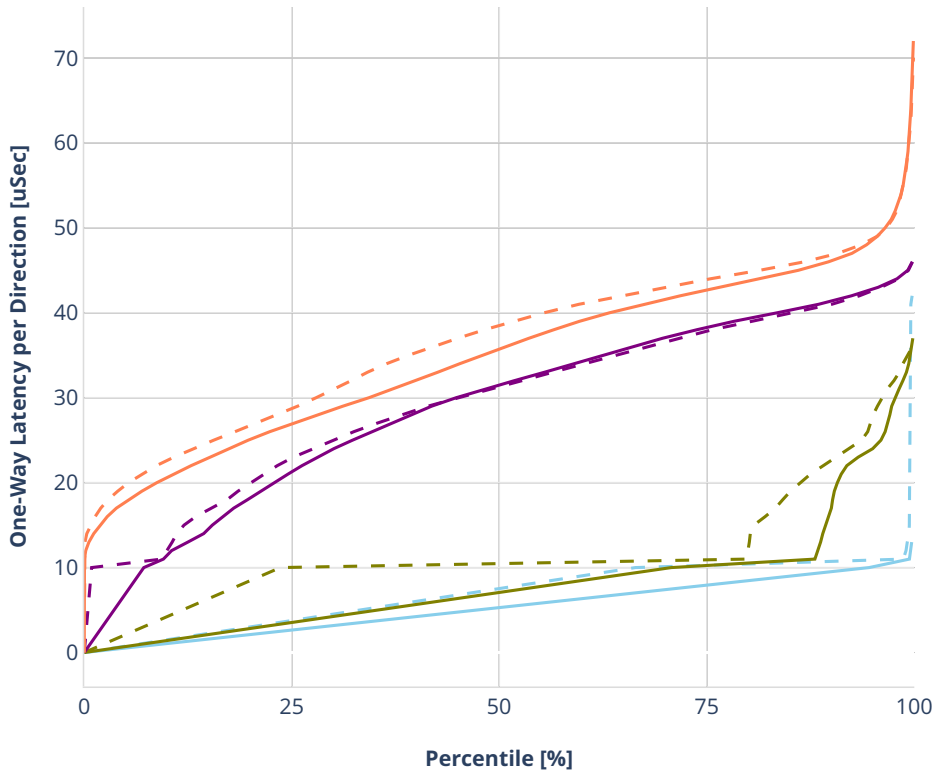

Latency: ethip6-ip6scale20k

- No-load.
- Low-load, 10% PDR.
- Mid-load, 50% PDR.
- High-load, 90% PDR.