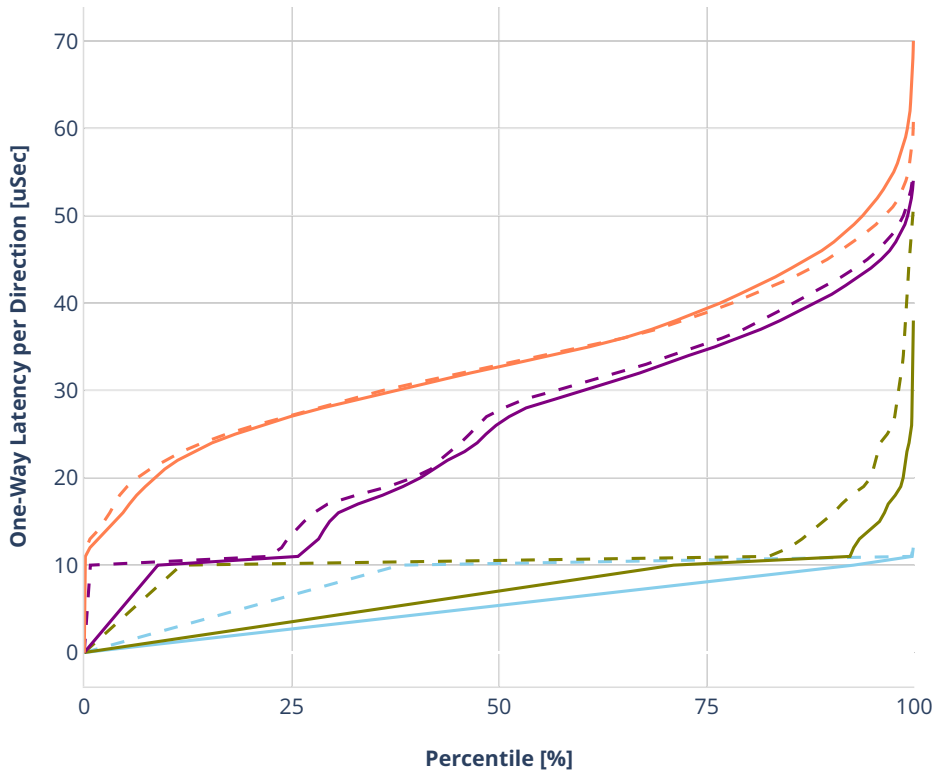

Latency: ethip6-ip6scale200k

- No-load.
- Low-load, 10% PDR.
- Mid-load, 50% PDR.
- High-load, 90% PDR.