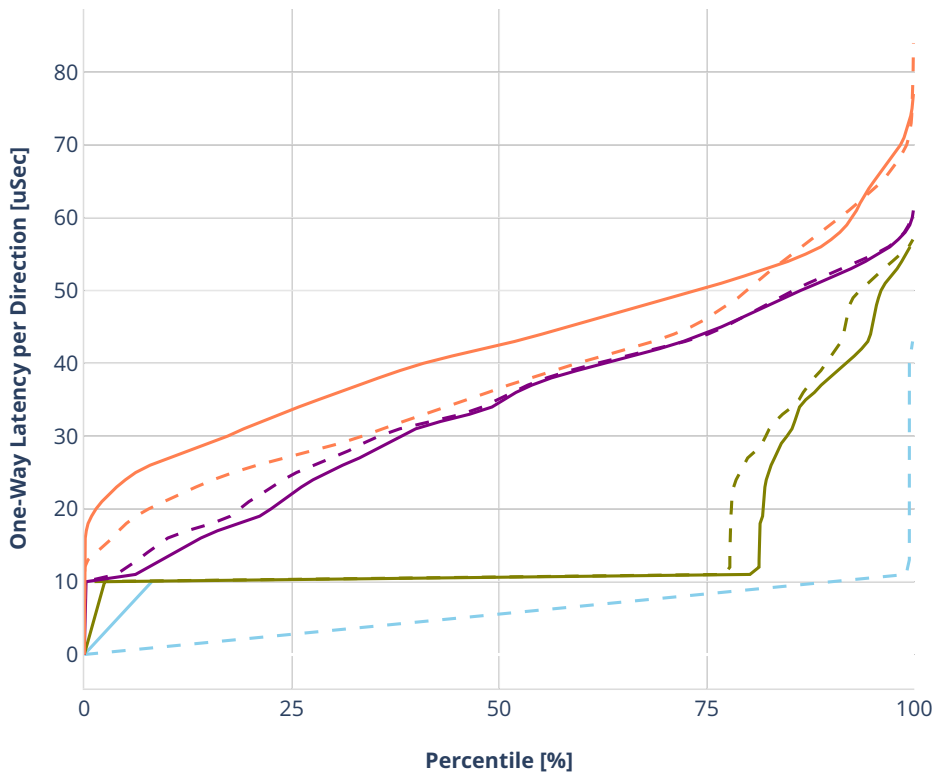

Latency: ethip4udp-ip4base-oacl50sf-10kflows

- No-load.
- Low-load, 10% PDR.
- Mid-load, 50% PDR.
- High-load, 90% PDR.