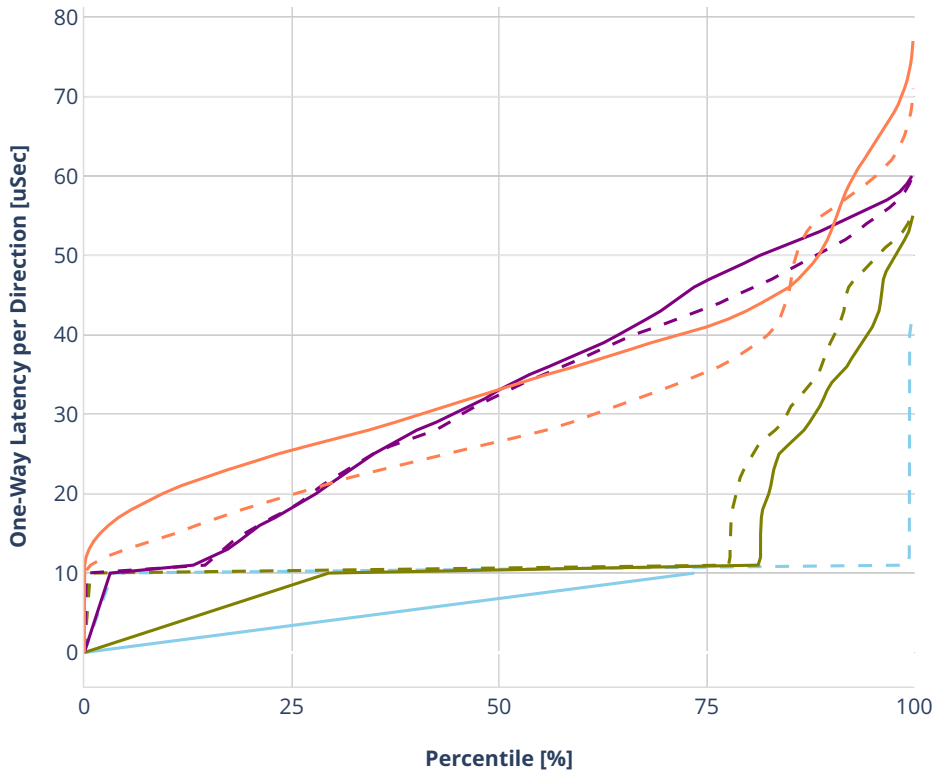

### Latency: ethip4udp-ip4base-iacl50sl-10kflows

- No-load.
- Low-load, 10% PDR.
- Mid-load, 50% PDR.
- High-load, 90% PDR.