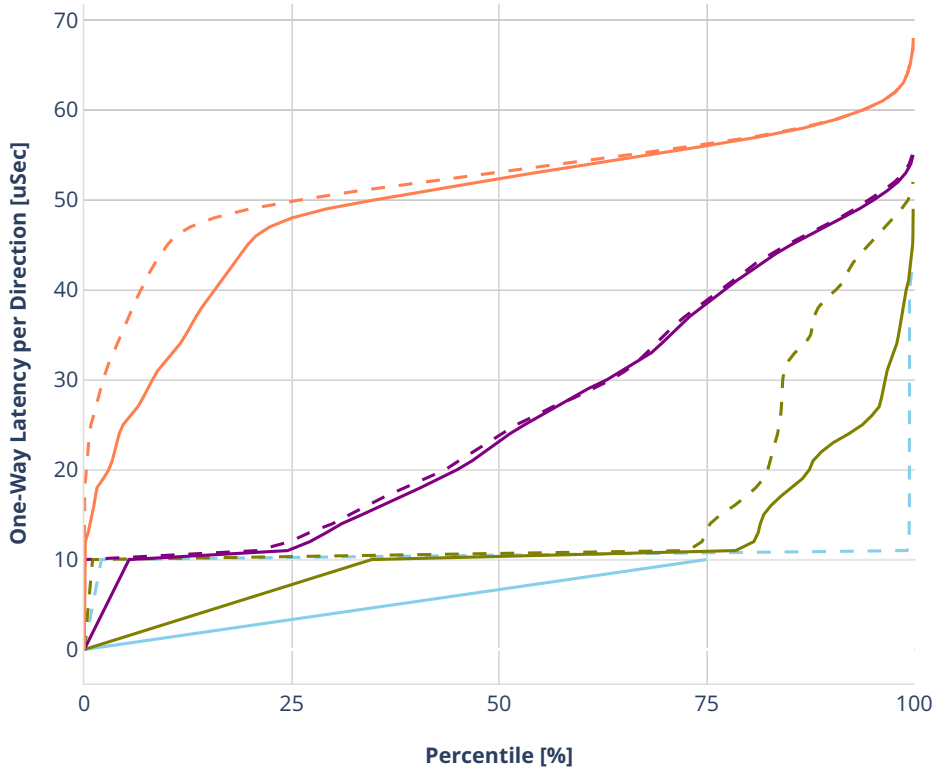

Latency: ethip4udp-ip4base-iacl50sf-10kflows

- No-load.
- Low-load, 10% PDR.
- Mid-load, 50% PDR.
- High-load, 90% PDR.