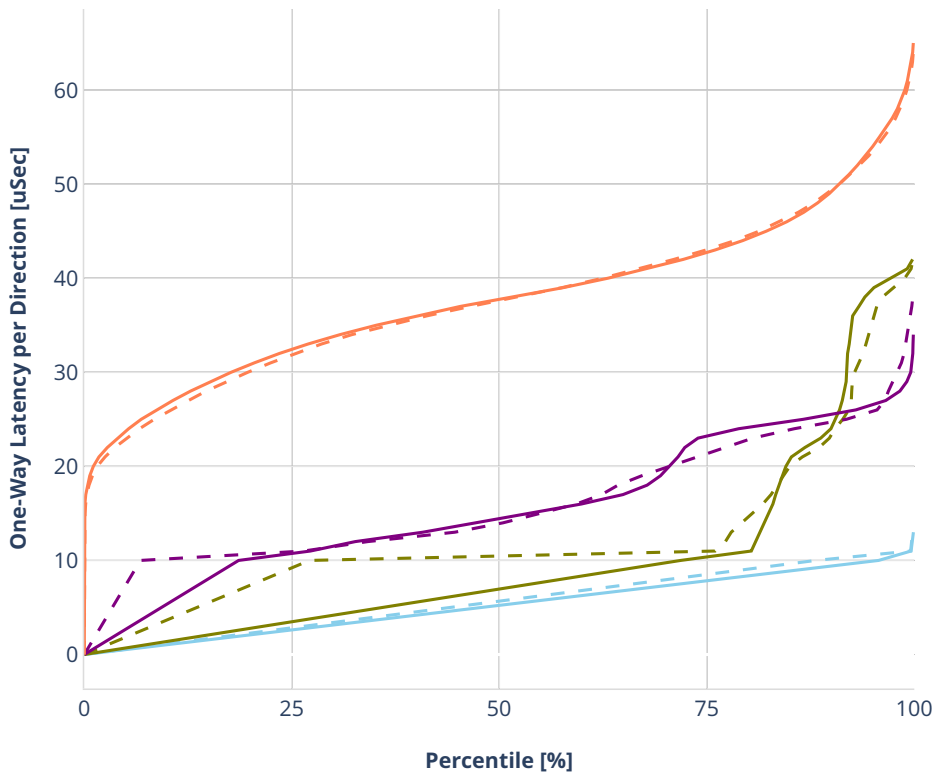

Latency: ethip4-ip4scale2m

- No-load.
- Low-load, 10% PDR.
- Mid-load, 50% PDR.
- High-load, 90% PDR.