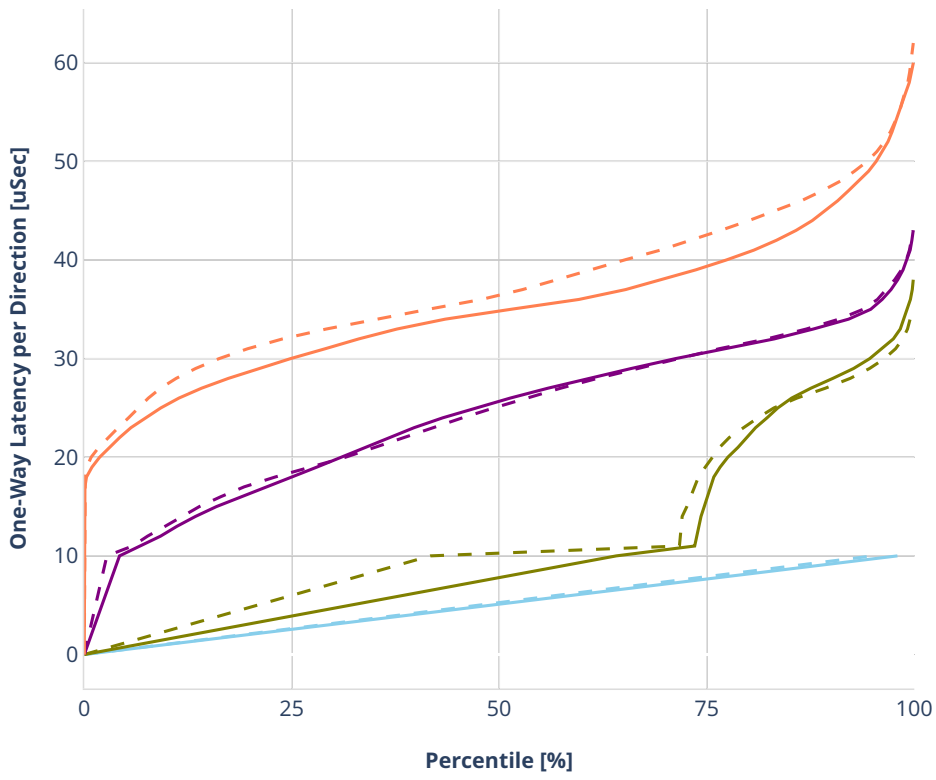

### Latency: ethip4-ip4scale20k

- No-load.
- Low-load, 10% PDR.
- Mid-load, 50% PDR.
- High-load, 90% PDR.