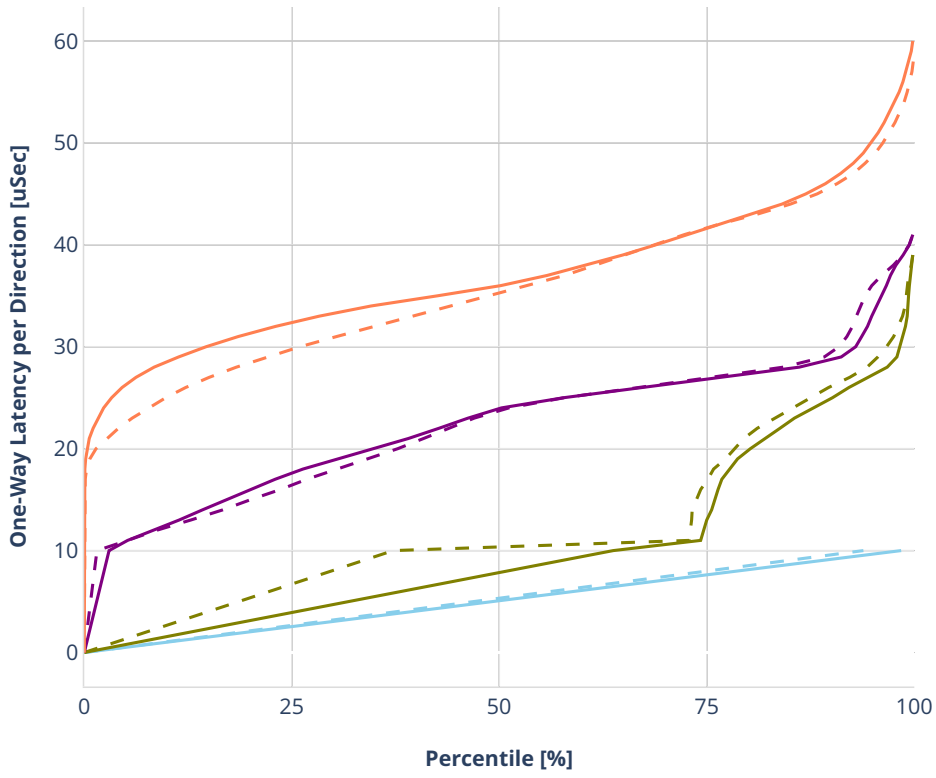

### Latency: ethip4-ip4scale20k-rnd

- No-load.
- Low-load, 10% PDR.
- Mid-load, 50% PDR.
- High-load, 90% PDR.