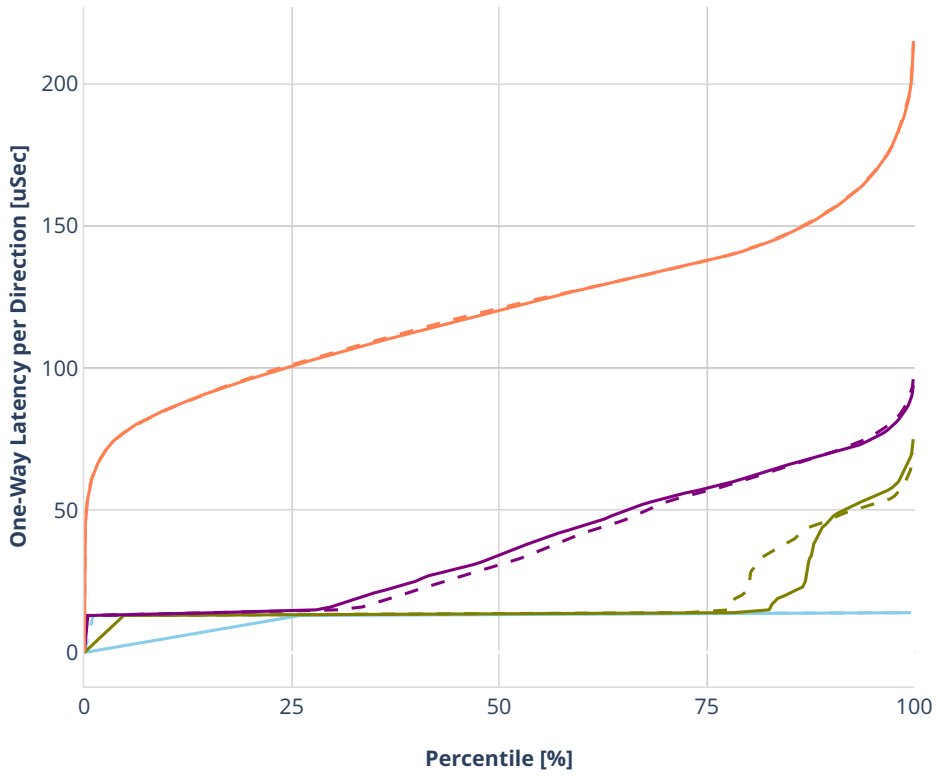

Latency: ethip4-ip4base-eth-2memif-1dcr

- No-load.
- Low-load, 10% PDR.
- Mid-load, 50% PDR.
- High-load, 90% PDR.