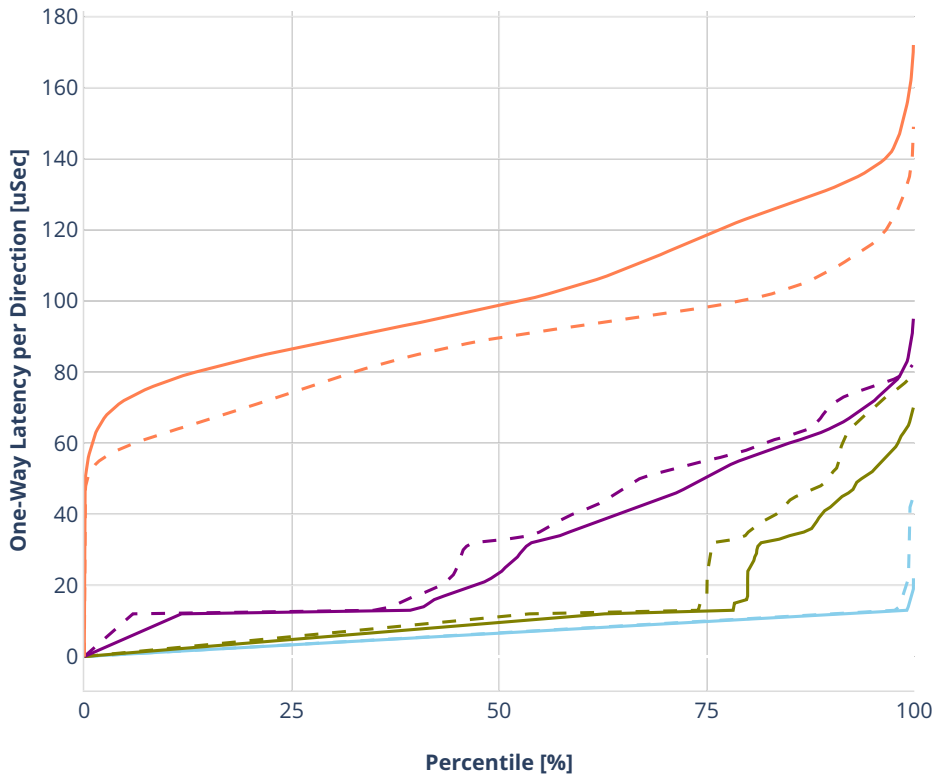

Latency: dot1q-l2xcbase-eth-2vhostvr1024-1vm

- No-load.
- Low-load, 10% PDR.
- Mid-load, 50% PDR.
- High-load, 90% PDR.