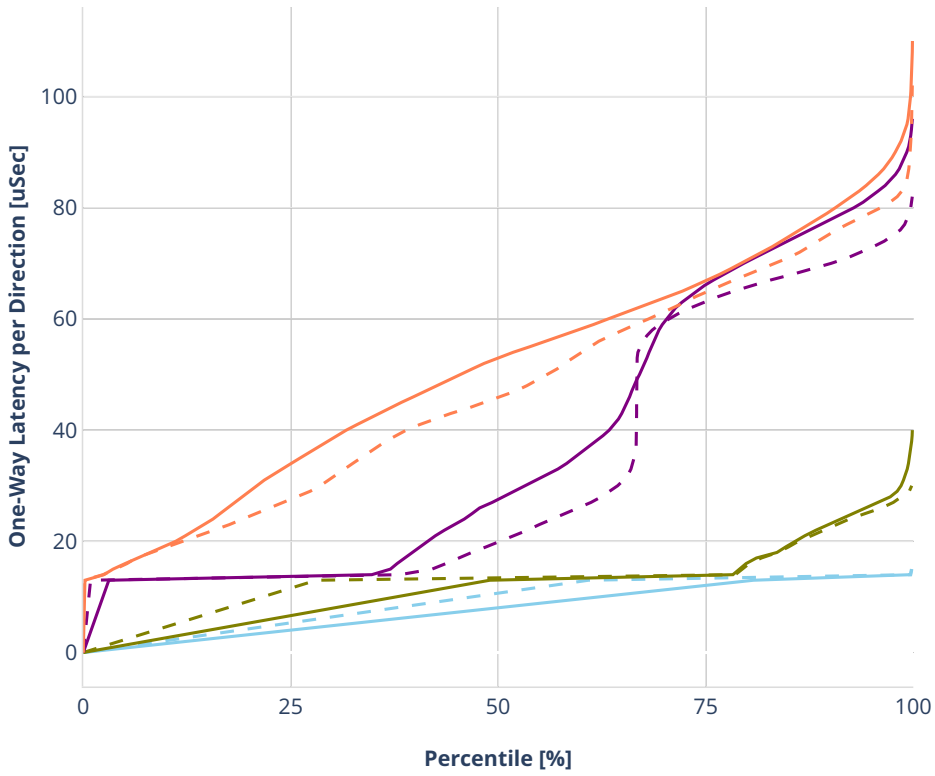

Latency: dot1q-l2xcbase-eth-2vhostvr1024-1vm-vppl2xc

- No-load.
- Low-load, 10% PDR.
- Mid-load, 50% PDR.
- High-load, 90% PDR.