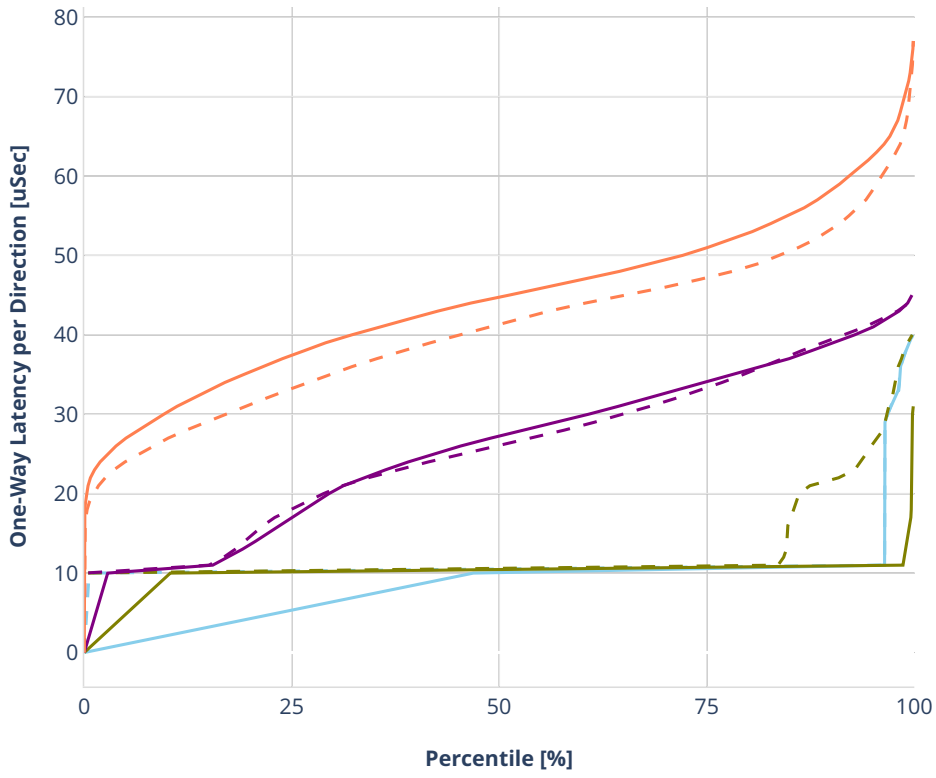

Latency: dot1q-l2bdbasemaclrn

- No-load.
- Low-load, 10% PDR.
- Mid-load, 50% PDR.
- High-load, 90% PDR.