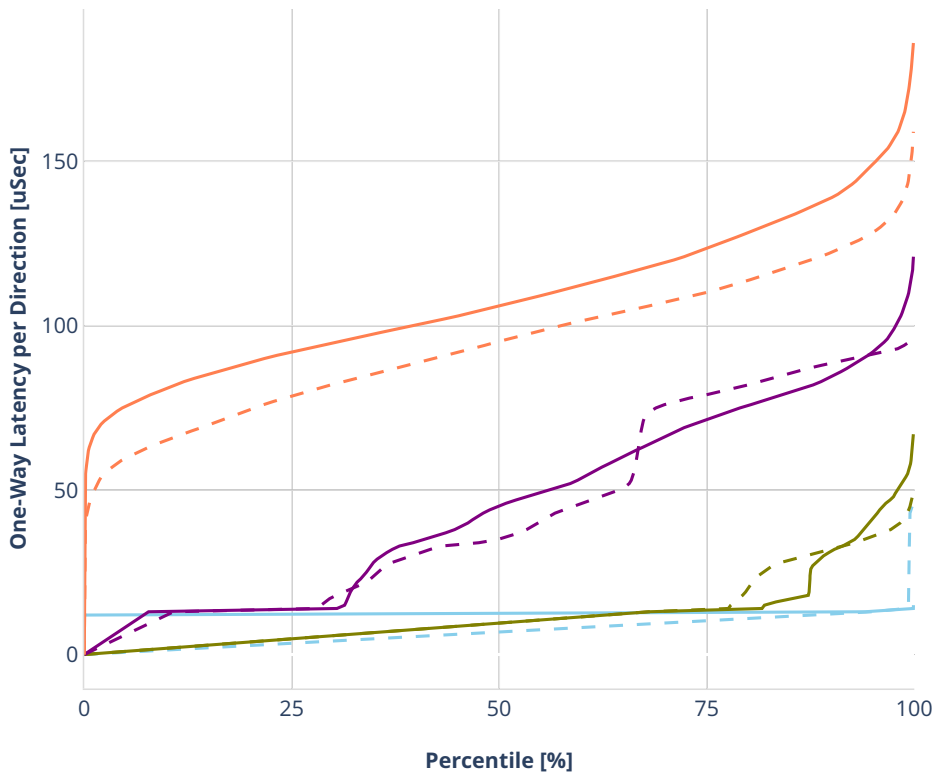

### Latency: dot1q-l2bdbasemaclrn-eth-2vhostvr1024-1vm

- No-load.
- Low-load, 10% PDR.
- Mid-load, 50% PDR.
- High-load, 90% PDR.