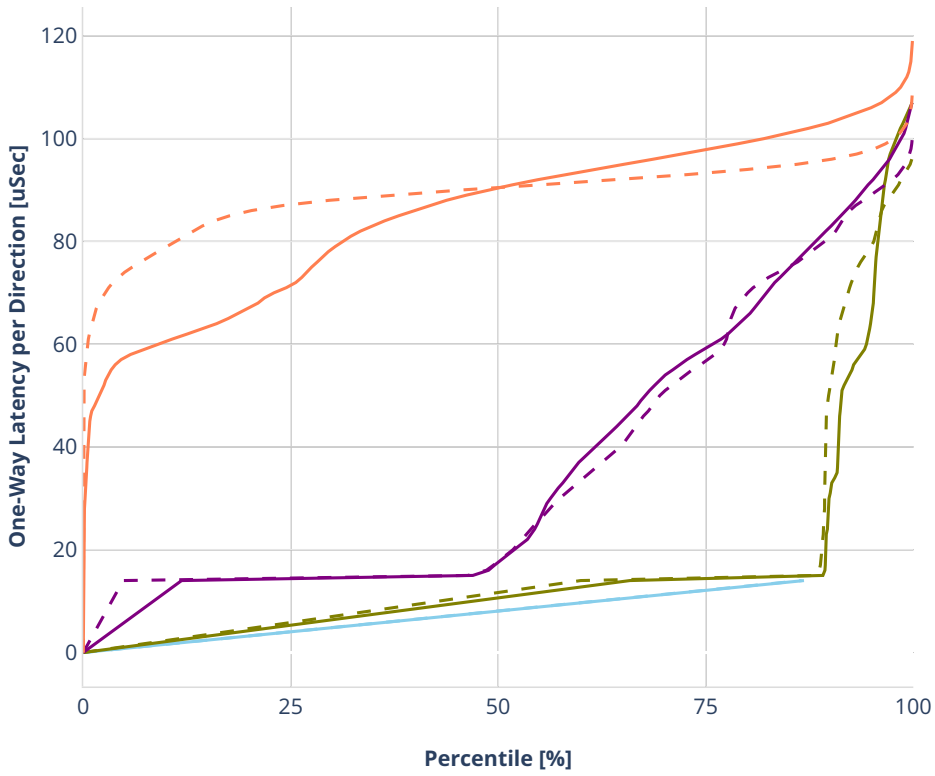

Latency: dot1q-l2bdbasemaclrn-eth-2vhostvr1024-1vm-vppl2xc

- No-load.
- Low-load, 10% PDR.
- Mid-load, 50% PDR.
- High-load, 90% PDR.