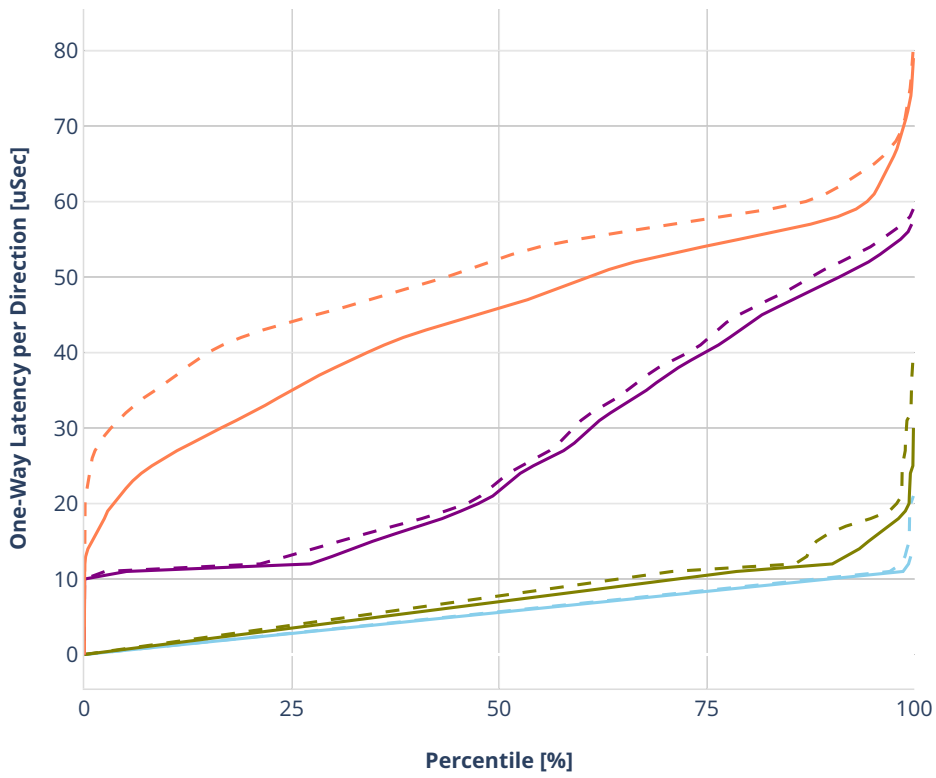

Latency: avf-ethip4udp-ip4base-oacl50sl-10kflows

- No-load.
- Low-load, 10% PDR.
- Mid-load, 50% PDR.
- High-load, 90% PDR.