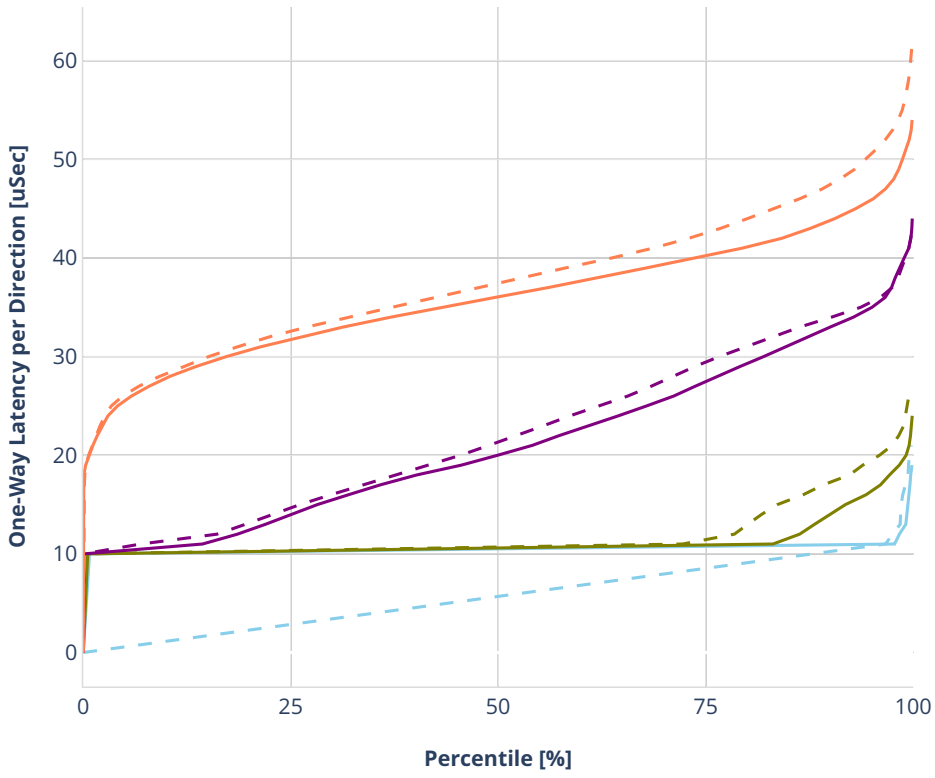

Latency: avf-ethip4udp-ip4base-nat44

- No-load.
- Low-load, 10% PDR.
- Mid-load, 50% PDR.
- High-load, 90% PDR.