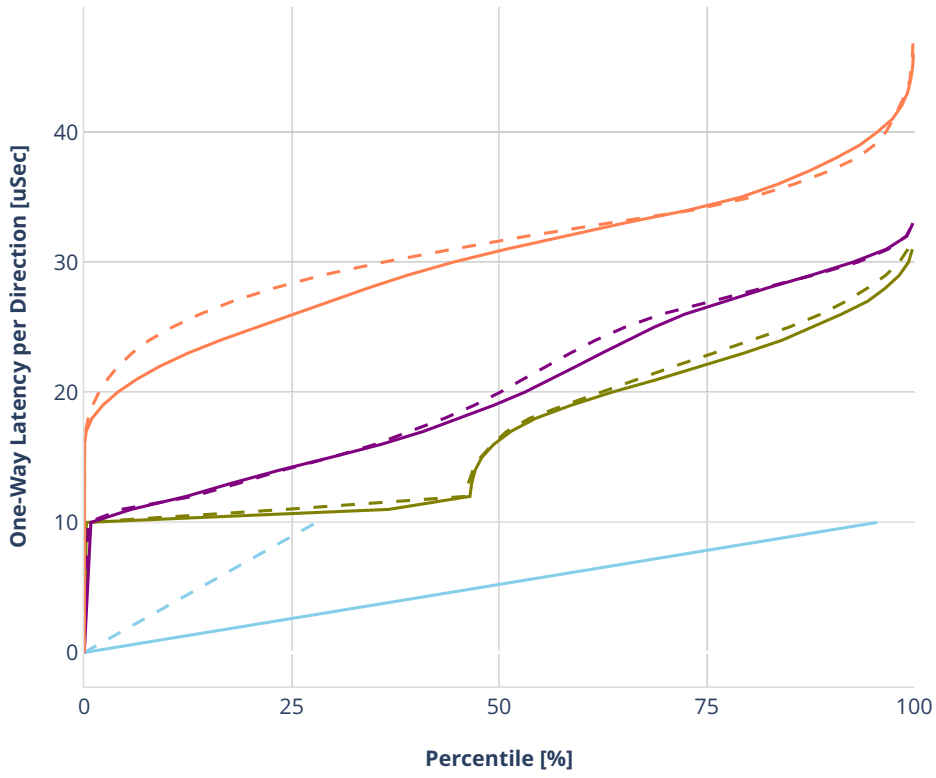

Latency: avf-ethip4-ip4scale200k

- No-load.
- Low-load, 10% PDR.
- Mid-load, 50% PDR.
- High-load, 90% PDR.