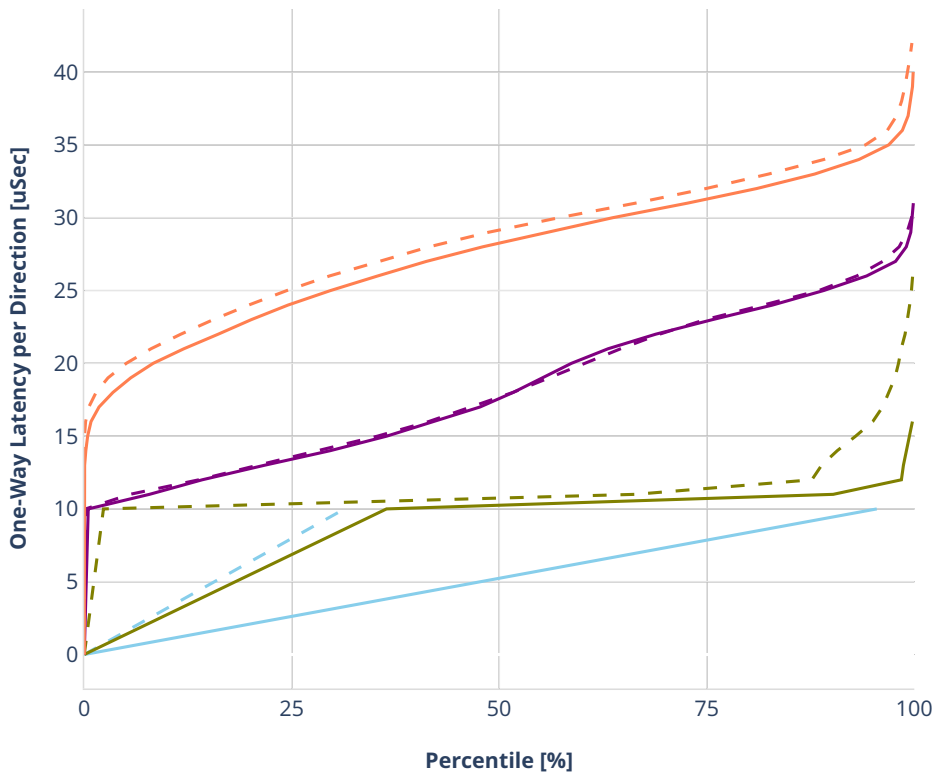

Latency: avf-ethip4-ip4scale200k-rnd

- No-load.
- Low-load, 10% PDR.
- Mid-load, 50% PDR.
- High-load, 90% PDR.